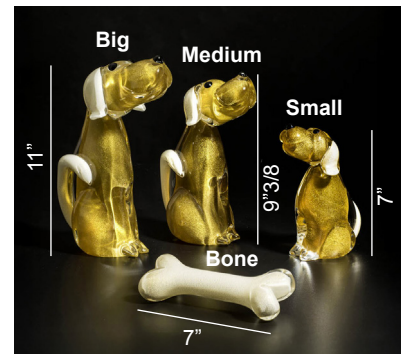

## Dog & Bone

*Design: Duccio di Segna*

### *Dimensions*

**Big Dog:** 11"H  
**Medium Dog:** 9"3/8H  
**Small Dog:** 7"H  
**Bone:** 7"W

### *Description*

Charming, elegant and imbued with intense symbolic warmth, the Dog and Bone sculpture set is a refined four-piece ensemble meticulously handcrafted from luminous Colle Val d'Elsa crystal. Comprised of a large dog, a medium dog, a small dog and a delicately sculpted bone, this set celebrates loyalty, companionship and playful affection, captured through the mastery of Italian artistry.

Each dog piece is sculpted with elegant simplicity and distinctive character. The large dog stands tall and protective, the medium dog embodies gentle attentiveness and the small dog expresses youthful curiosity. The minimalist, finely contoured crystal bone completes the scene with a subtle nod to joy and connection. Together, they form a harmonious composition of familial love and timeless charm. Made in Italy.