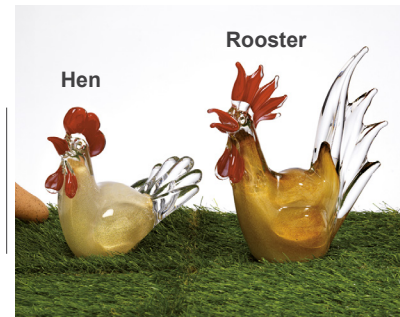

Hen & Rooster Perched

Design: Duccio di Segna

Dimensions

SET OF 2:

Hen Perched: 6"5/8H

Rooster Perched: 8"5/8H

Description

A refined homage to tradition, unity, and natural elegance, the Perched Hen and Rooster sculptures are exquisitely crafted from the shimmering crystal of Colle Val d'Elsa, Italy's treasured birthplace of artisanal glassmaking.

Captured in a moment of majestic stillness, the rooster stands watchful and proud, while the hen rests beside him in delicate repose, their forms delicately balanced in both composition and spirit. Sculpted by master artisans, this piece evokes themes of protection, companionship, and rustic nobility, reimagined through a lens of luxury. An elegant centerpiece offering timeless symbolism enhanced by extraordinary material and form. Made in Italy.