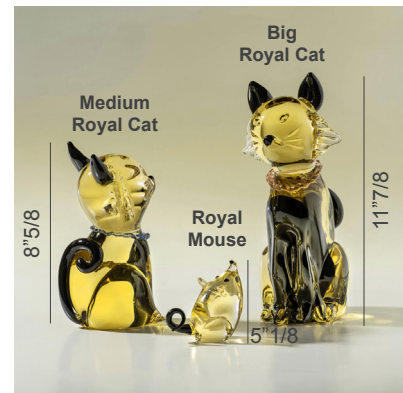

Royal Cats & Royal Mouse

Design: Duccio di Segna

Dimensions

SET OF 3:

Big Royal Cat: 11"7/8H

Medium Royal Cat: 8"5/8H

Royal Mouse: 5"1/8H

Description

Elegant and artfully composed, this distinguished trio features two majestic cats and a noble mouse, each sculpted from the luminous crystal of Colle Val d'Elsa, the historic Italian center of fine glassmaking.

With graceful silhouettes and delicate details, the Big Royal Cat exudes serene authority; and paired with the medium-sized cat, their crystalline forms capture both feline refinement and aristocratic charm. Between them stands the Royal Mouse, small but full of character, bringing a playful balance to the ensemble. Refined yet full of personality, this set is a celebration of craftsmanship, imagination, and the timeless elegance of the art of glassmaking. Made in Italy.