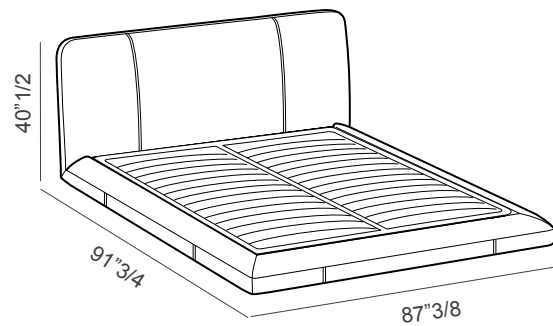

Made in Italy.

Technical information:

Structure: Headboard made of class E1 multilayer wood, fir wood and faesite panels; side rails and footboard made of class E1 multilayer wood, fir wood and faesite panels.

Upholstery: Fabric or leather cover.

Mattress not included.

Avalon

Dimensions

Queen size: 71"5/8W x 91"3/4D x 40"1/2H
(To fit American QUEEN size Mattress 60" x 80")

King size: 87"3/8W x 91"3/4D x 40"1/2H
(To fit American KING size Mattress 76"3/4 x 80")

Queen size
Mono-cover

King size
Mono-cover

Queen size
Bi-cover

King size
Bi-cover