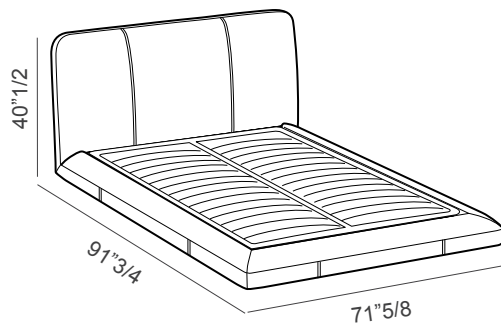

Avalon

Design: Gabriele & Oscar Buratti

Description

A strong and sophisticated design combines graceful curves and roundness, making it both aesthetically impactful and functional. The high upholstered headboard is teamed with a bed frame marked by bands and stitching, which enable Avalon to be enhanced with sophisticated combinations of fabric and leather. Available in two versions: Mono-cover or Bi-cover (perimeter band in leather).

Made in Italy.

Technical information:

Structure: Headboard made of class E1 multilayer wood, fir wood and faesite panels; side rails and footboard made of class E1 multilayer wood, fir wood and faesite panels.

Upholstery: Fabric or leather cover.

Mattress not included.

Avalon

Dimensions

Queen size: 71"5/8W x 91"3/4D x 40"1/2H
(To fit American QUEEN size Mattress 60" x 80")

King size: 87"3/8W x 91"3/4D x 40"1/2H
(To fit American KING size Mattress 76"3/4 x 80")

Queen size
Mono-cover

King size
Mono-cover

Queen size
Bi-cover

King size
Bi-cover