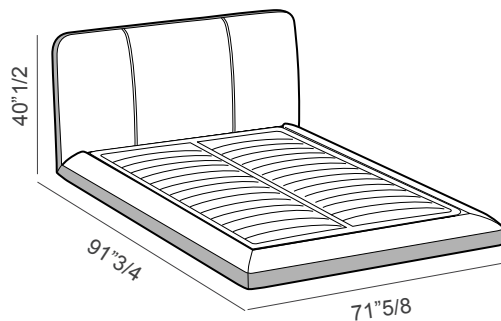

Avalon

Design: Gabriele & Oscar Buratti

Description

A strong and sophisticated design combines graceful curves and roundness, making it both aesthetically impactful and functional. The high upholstered headboard is teamed with a bed frame marked by bands and stitching, which enable Avalon to be enhanced with sophisticated combinations of fabric and leather. Available in two versions: Mono-cover or Bi-cover (perimeter band in leather).

Made in Italy.

Technical information:

Structure: Headboard made of class E1 multilayer wood, fir wood and faesite panels; side rails and footboard made of class E1 multilayer wood, fir wood and faesite panels.

Upholstery: Fabric or leather cover.

Mattress not included.

Avalon

Dimensions

Queen size: 71"5/8W x 91"3/4D x 40"1/2H
(To fit American QUEEN size Mattress 60" x 80")

King size: 87"3/8W x 91"3/4D x 40"1/2H
(To fit American KING size Mattress 76"3/4 x 80")

Queen size
Mono-cover

King size
Mono-cover

Queen size
Bi-cover

King size
Bi-cover