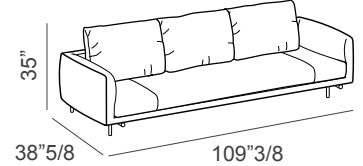

Avenue

Dimensions

AVENUE model

2-seater sofa: 75"1/8W x 38"5/8D x 35"H

3-seater sofa: 85"7/8W x 38"5/8D x 35"H

3-seater maxi sofa: 97"5/8W x 38"5/8D x 35"H

3-seater extra sofa: 109"3/8W x 38"5/8D x 35"H

AVENUE SOFT model

2-seater sofa: 75"1/8W x 38"5/8D x 37"3/8H

3-seater sofa: 85"7/8W x 38"5/8D x 37"3/8H

3-seater maxi sofa: 97"5/8W x 38"5/8D x 37"3/8H

3-seater extra sofa: 109"3/8W x 38"5/8D x 37"3/8H

Seat height: 17"3/8 | **Armrest height:** 26"3/8

AVENUE model

2-seater sofa

3-seater sofa

3-seater maxi sofa

3-seater extra sofa

AVENUE SOFT model

2-seater sofa

3-seater sofa

3-seater maxi sofa

3-seater extra sofa

Optional ottoman

Optional ottoman:

40"1/8W x 38"5/8D x 17"3/8H