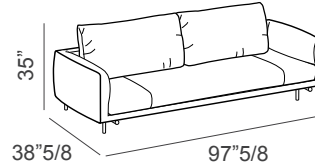

Avenue

Dimensions

AVENUE model

2-seater sofa: 75"1/8W x 38"5/8D x 35"H

3-seater sofa: 85"7/8W x 38"5/8D x 35"H

3-seater maxi sofa: 97"5/8W x 38"5/8D x 35"H

3-seater extra sofa: 109"3/8W x 38"5/8D x 35"H

AVENUE SOFT model

2-seater sofa: 75"1/8W x 38"5/8D x 37"3/8H

3-seater sofa: 85"7/8W x 38"5/8D x 37"3/8H

3-seater maxi sofa: 97"5/8W x 38"5/8D x 37"3/8H

3-seater extra sofa: 109"3/8W x 38"5/8D x 37"3/8H

Seat height: 17"3/8 | **Armrest height:** 26"3/8

AVENUE model

2-seater sofa

3-seater sofa

3-seater maxi sofa

3-seater extra sofa

AVENUE SOFT model

2-seater sofa

3-seater sofa

3-seater maxi sofa

3-seater extra sofa

Optional ottoman

Optional ottoman:

40"1/8W x 38"5/8D x 17"3/8H