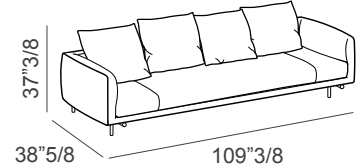

Avenue

Dimensions

AVENUE model

2-seater sofa: 75"1/8W x 38"5/8D x 35"H

3-seater sofa: 85"7/8W x 38"5/8D x 35"H

3-seater maxi sofa: 97"5/8W x 38"5/8D x 35"H

3-seater extra sofa: 109"3/8W x 38"5/8D x 35"H

AVENUE SOFT model

2-seater sofa: 75"1/8W x 38"5/8D x 37"3/8H

3-seater sofa: 85"7/8W x 38"5/8D x 37"3/8H

3-seater maxi sofa: 97"5/8W x 38"5/8D x 37"3/8H

3-seater extra sofa: 109"3/8W x 38"5/8D x 37"3/8H

Seat height: 17"3/8 | **Armrest height:** 26"3/8

AVENUE model

2-seater sofa

3-seater sofa

3-seater maxi sofa

3-seater extra sofa

AVENUE SOFT model

2-seater sofa

3-seater sofa

3-seater maxi sofa

3-seater extra sofa

Optional ottoman

Optional ottoman:

40"1/8W x 38"5/8D x 17"3/8H