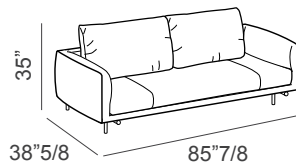

Avenue

Dimensions

AVENUE model

2-seater sofa: 75"1/8W x 38"5/8D x 35"H

3-seater sofa: 85"7/8W x 38"5/8D x 35"H

3-seater maxi sofa: 97"5/8W x 38"5/8D x 35"H

3-seater extra sofa: 109"3/8W x 38"5/8D x 35"H

AVENUE SOFT model

2-seater sofa: 75"1/8W x 38"5/8D x 37"3/8H

3-seater sofa: 85"7/8W x 38"5/8D x 37"3/8H

3-seater maxi sofa: 97"5/8W x 38"5/8D x 37"3/8H

3-seater extra sofa: 109"3/8W x 38"5/8D x 37"3/8H

Seat height: 17"3/8 | **Armrest height:** 26"3/8

AVENUE model

2-seater sofa

3-seater sofa

3-seater maxi sofa

3-seater extra sofa

AVENUE SOFT model

2-seater sofa

3-seater sofa