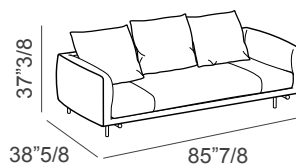

Avenue

Dimensions

AVENUE model

2-seater sofa: 75"1/8W x 38"5/8D x 35"H

3-seater sofa: 85"7/8W x 38"5/8D x 35"H

3-seater maxi sofa: 97"5/8W x 38"5/8D x 35"H

3-seater extra sofa: 109"3/8W x 38"5/8D x 35"H

AVENUE SOFT model

2-seater sofa: 75"1/8W x 38"5/8D x 37"3/8H

3-seater sofa: 85"7/8W x 38"5/8D x 37"3/8H

3-seater maxi sofa: 97"5/8W x 38"5/8D x 37"3/8H

3-seater extra sofa: 109"3/8W x 38"5/8D x 37"3/8H

Seat height: 17"3/8 | **Armrest height:** 26"3/8

AVENUE model

2-seater sofa

3-seater sofa

3-seater maxi sofa

3-seater extra sofa

AVENUE SOFT model

2-seater sofa

3-seater sofa

3-seater maxi sofa

3-seater extra sofa

Optional ottoman

Optional ottoman:

40"1/8W x 38"5/8D x 17"3/8H