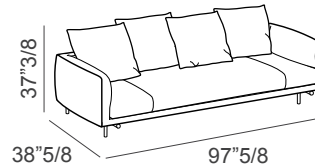

Avenue

Dimensions

AVENUE model

2-seater sofa: 75"1/8W x 38"5/8D x 35"H

3-seater sofa: 85"7/8W x 38"5/8D x 35"H

3-seater maxi sofa: 97"5/8W x 38"5/8D x 35"H

3-seater extra sofa: 109"3/8W x 38"5/8D x 35"H

AVENUE SOFT model

2-seater sofa: 75"1/8W x 38"5/8D x 37"3/8H

3-seater sofa: 85"7/8W x 38"5/8D x 37"3/8H

3-seater maxi sofa: 97"5/8W x 38"5/8D x 37"3/8H

3-seater extra sofa: 109"3/8W x 38"5/8D x 37"3/8H

Seat height: 17"3/8 | **Armrest height:** 26"3/8

AVENUE model

2-seater sofa

3-seater sofa

3-seater maxi sofa

3-seater extra sofa

AVENUE SOFT model

2-seater sofa

3-seater sofa

3-seater maxi sofa

3-seater extra sofa

Optional ottoman

Optional ottoman:

40"1/8W x 38"5/8D x 17"3/8H