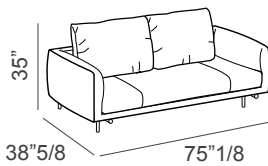

Avenue

Dimensions

AVENUE model

2-seater sofa: 75"1/8W x 38"5/8D x 35"H

3-seater sofa: 85"7/8W x 38"5/8D x 35"H

3-seater maxi sofa: 97"5/8W x 38"5/8D x 35"H

3-seater extra sofa: 109"3/8W x 38"5/8D x 35"H

AVENUE SOFT model

2-seater sofa: 75"1/8W x 38"5/8D x 37"3/8H

3-seater sofa: 85"7/8W x 38"5/8D x 37"3/8H

3-seater maxi sofa: 97"5/8W x 38"5/8D x 37"3/8H

3-seater extra sofa: 109"3/8W x 38"5/8D x 37"3/8H

Seat height: 17"3/8 | **Armrest height:** 26"3/8

AVENUE model

2-seater sofa

3-seater sofa

3-seater maxi sofa

3-seater extra sofa

AVENUE SOFT model

2-seater sofa

3-seater sofa