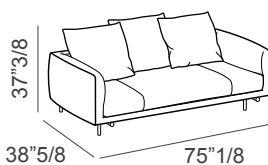

Avenue

Dimensions

AVENUE model

2-seater sofa: 75"1/8W x 38"5/8D x 35"H

3-seater sofa: 85"7/8W x 38"5/8D x 35"H

3-seater maxi sofa: 97"5/8W x 38"5/8D x 35"H

3-seater extra sofa: 109"3/8W x 38"5/8D x 35"H

AVENUE SOFT model

2-seater sofa: 75"1/8W x 38"5/8D x 37"3/8H

3-seater sofa: 85"7/8W x 38"5/8D x 37"3/8H

3-seater maxi sofa: 97"5/8W x 38"5/8D x 37"3/8H

3-seater extra sofa: 109"3/8W x 38"5/8D x 37"3/8H

Seat height: 17"3/8 | **Armrest height:** 26"3/8

AVENUE model

2-seater sofa

3-seater sofa

3-seater maxi sofa

3-seater extra sofa

AVENUE SOFT model

2-seater sofa

3-seater sofa

3-seater maxi sofa

3-seater extra sofa

Optional ottoman

Optional ottoman:

40"1/8W x 38"5/8D x 17"3/8H