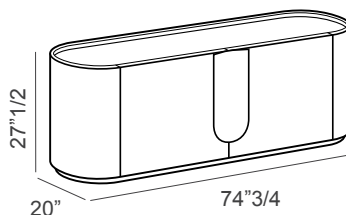

### *Description*

Lines and semicircles are articulated among themselves in a game of shapes and colors embellished by the decorative sign of the lacquered metal handles. This sideboard, with one inside shelf, draws inspiration from the purist architecture of the French master Le Corbusier. Made in Italy.

#### **Technical information:**

**External structure:** Frame made of class E1 particleboard (MDF) and curved plywood.

**Handles:** Metal handles.

Optional top covered in bonded leather.

### *Dimensions*

74"3/4W x 20"D x 27"1/2H

**Optional bonded leather top:**

72"7/8W x 16"1/8D x 3/8"H

Sideboard

Optional bonded leather top