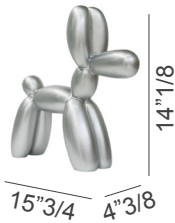

Balloon Dog

Design: Juliarte

“Rose”
Style

Description

Limited edition hand-painted sculpture made of stone powder and fiber glass, for indoor use. All pieces in this collection are signed and numbered, and include their respective certificate.

Balloon Dog

Dimensions

XXS: 7"7/8W x 2"3/8D x 7"1/2H

XS: 10"5/8W x 3"1/8D x 10"1/4H

S: 15"3/4W x 4"3/8D x 14"1/8H

M: 20"1/2W x 5"7/8D x 19"5/8H

L: 41"3/8W x 11"7/8D x 39"3/8H

XXS

XS

S

M

L