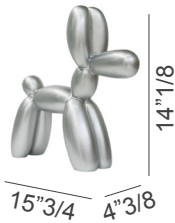

Balloon Dog

Dimensions

XXS: 7"7/8W x 2"3/8D x 7"1/2H

XS: 10"5/8W x 3"1/8D x 10"1/4H

S: 15"3/4W x 4"3/8D x 14"1/8H

M: 20"1/2W x 5"7/8D x 19"5/8H

L: 41"3/8W x 11"7/8D x 39"3/8H

XXS

XS

S

M

L