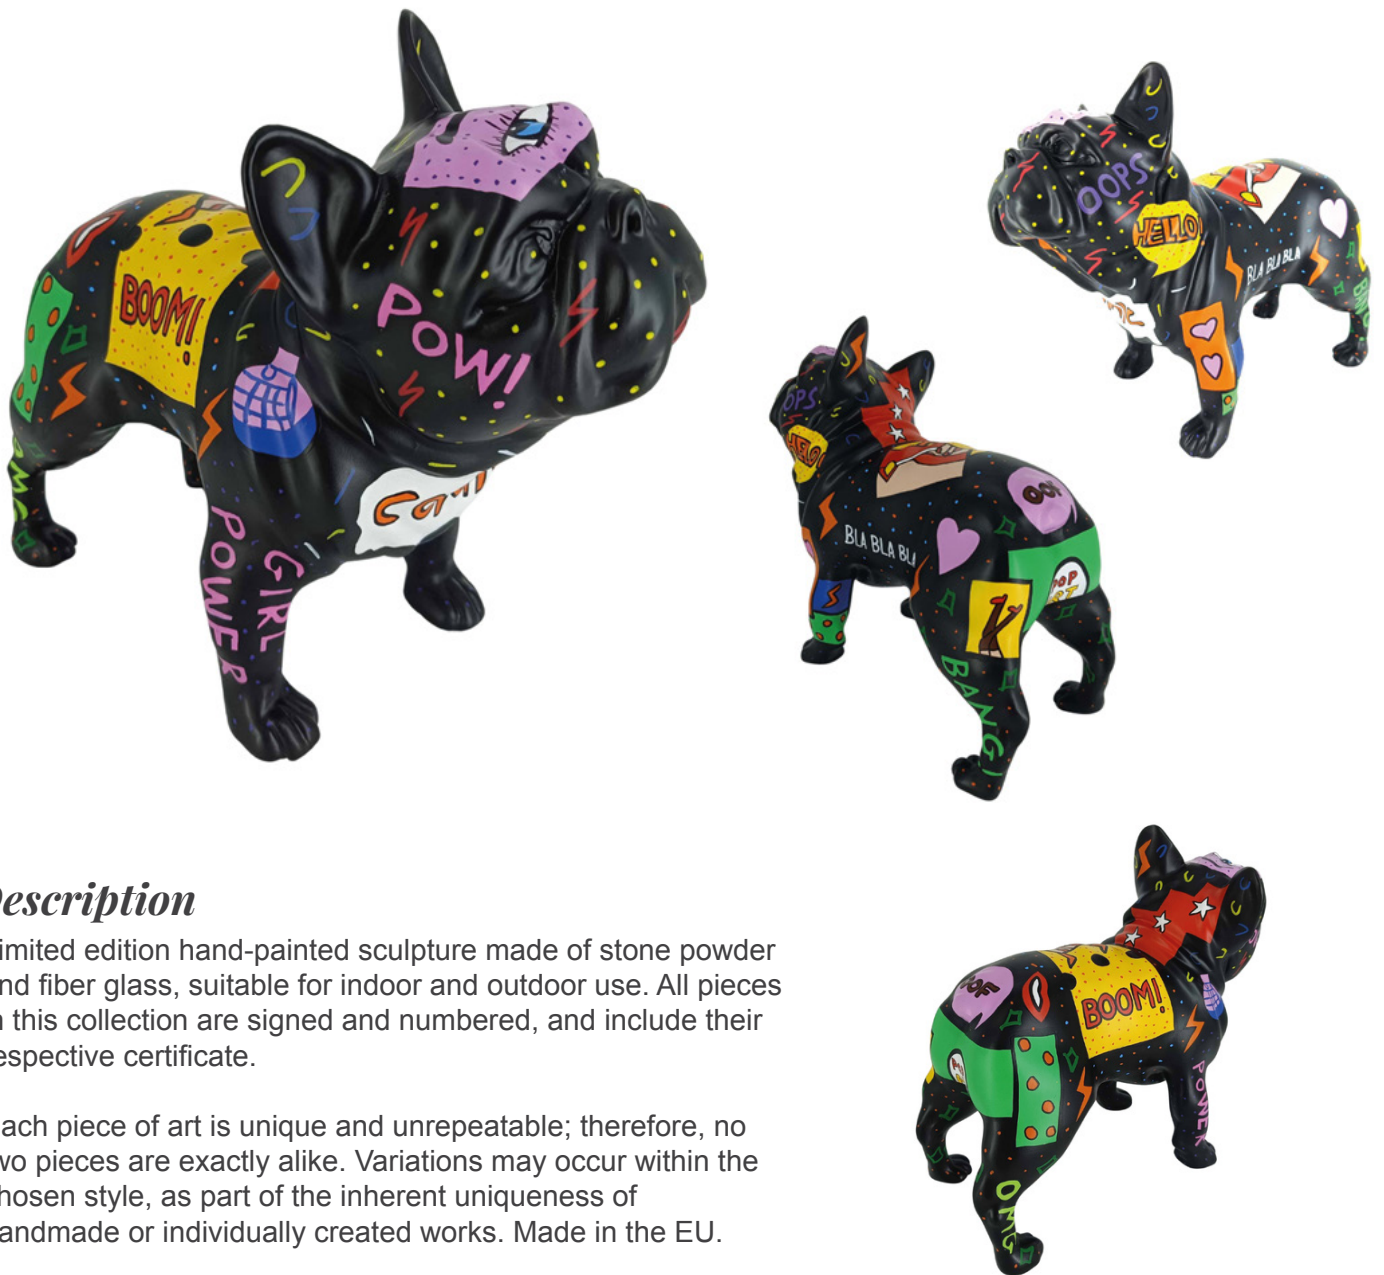

French Bulldog

Design: Juliarte

“Pat - Pop”

SPECIAL EDITION

Description

Limited edition hand-painted sculpture made of stone powder and fiber glass, suitable for indoor and outdoor use. All pieces in this collection are signed and numbered, and include their respective certificate.

Each piece of art is unique and unrepeatable; therefore, no two pieces are exactly alike. Variations may occur within the chosen style, as part of the inherent uniqueness of handmade or individually created works. Made in the EU.

French Bulldog

Dimensions

XS: 7"7/8W x 5"1/2D x 8"5/8H

S: 11"7/8W x 5"7/8D x 11"3/8H

M: 19"5/8W x 8"1/4D x 18"1/2H

L: 39"3/8W x 18"1/8D x 35"3/8H

XS

S