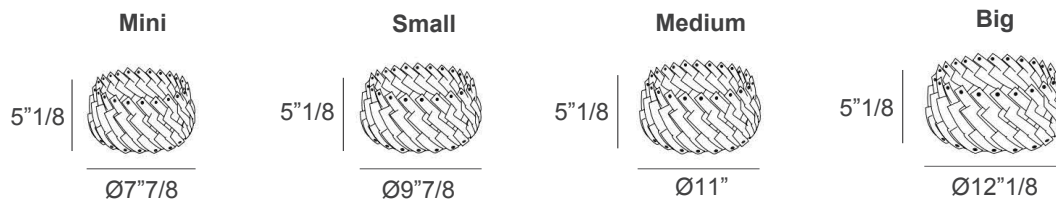

Dimensions

Set of 4 towel baskets:

1 Mini + 1 Small + 1 Medium + 1 Big

Mini: Ø7"7/8 x 5"1/8H - Cod. 00.1234

Small: Ø9"7/8 x 5"1/8H - Cod. 00.1235

Medium: Ø11" x 5"1/8H - Cod. 00.1236

Big: Ø12"1/8 x 5"1/8H - Cod. 00.1237