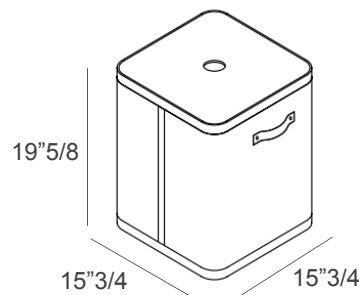

### Dimensions

Set of 2 baskets: 1 Square + 1 Rectangular

**Square:** 15"3/4W x 15"3/4D x 19"5/8H - Cod. 00.8191

**Rectangular:** 11"7/8W x 17"3/4D x 19"5/8H - Cod. 00.8224

Square

Rectangular