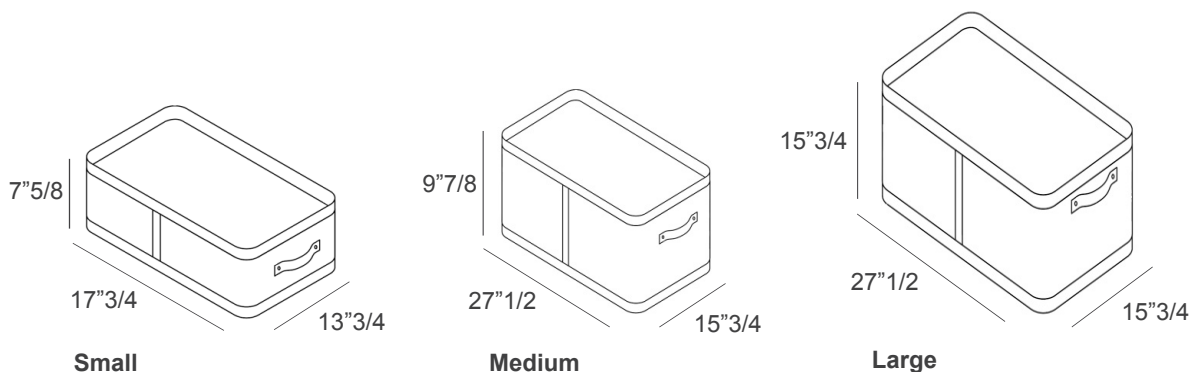

Aurora

Description

This elegant set of three baskets offers a versatile storage solution with a harmonious blend of natural texture and refined detailing. Featuring a linear silhouette in three practical sizes, each basket is upholstered in straw and finished with a contrasting leather profile, combining durability with sophisticated style. Perfect for organizing towels, laundry, or everyday items, these baskets are suitable for both indoor and outdoor use, making them an ideal addition to bathrooms, closets, or spa areas. Made in Italy.

Dimensions

Set of 3 baskets: 1 Small + 1 Medium + 1 Large

Small: 13³/₄W x 17³/₄D x 7⁵/₈H - Cod. 00.8229

Medium: 15³/₄W x 27¹/₂D x 9⁷/₈H - Cod. 00.8150

Large: 15³/₄W x 27¹/₂D x 15³/₄H - Cod. 00.8192

Finishes & Materials

Outer Structure: Straw.

Inner Structure & Profiles: Recycled leather.