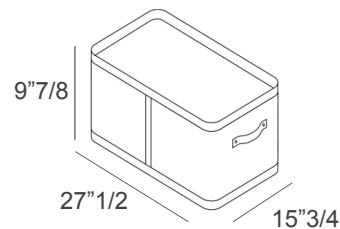

### Dimensions

- Cod. 00.8150

**Paper Bin:**  $\text{Ø}8\frac{5}{8} \times 13\text{H}$

- Cod. 00.0335

**Small Washcloth Holder:**  $9\frac{7}{8}\text{W} \times 5\frac{7}{8}\text{D} \times 4\frac{3}{4}\text{H}$

- Cod. 00.1656

**Medium Washcloth Holder:**  $11\frac{7}{8}\text{W} \times 7\frac{7}{8}\text{D} \times 4\frac{3}{4}\text{H}$  - Cod. 00.1657

Laundry Basket

Square Basket

Medium Basket

Paper Bin

Small Washcloth Holder

Medium Washcloth Holder