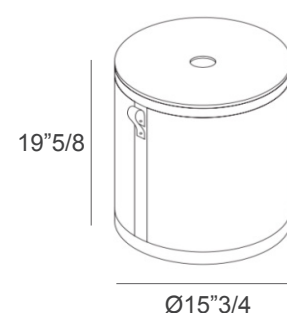

Made in Italy.

Dimensions

Set consisting of two baskets in the following sizes:

Tall: Ø15"3/4 x 23"5/8H - Cod. 00.8193

Short: Ø15"3/4 x 19"5/8H - Cod. 00.8194

Tall

Short

Finishes & Materials

Outer Structure: Straw.

Inner Structure, Profile & Lid: Recycled leather.