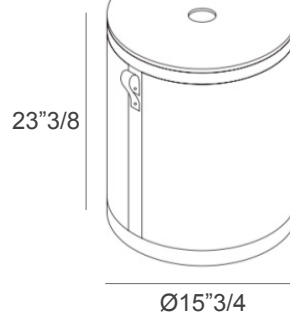

Made in Italy.

Dimensions

Set consisting of two baskets in the following sizes:

Tall: Ø15"3/4 x 23"5/8H - Cod. 00.8193

Short: Ø15"3/4 x 19"5/8H - Cod. 00.8194

Tall

Short

Finishes & Materials

Outer Structure: Straw.

Inner Structure, Profile & Lid: Recycled leather.