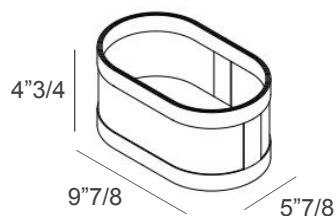

Dimensions

Set of 2 towel baskets: 1 Small + 1 Medium

Small: 9"7/8W x 5"7/8D x 4"3/4H - Cod. 00.1656

Medium: 11"7/8W x 7"7/8D x 4"3/4H - Cod. 00.1657

Small

Medium

Finishes & Materials

Outer Structure: Straw.