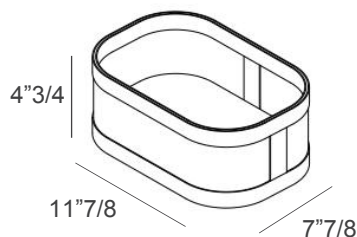

Dimensions

Set of 2 towel baskets: 1 Small + 1 Medium

Small: 9"7/8W x 5"7/8D x 4"3/4H - Cod. 00.1656

Medium: 11"7/8W x 7"7/8D x 4"3/4H - Cod. 00.1657

Small

Medium

Finishes & Materials

Outer Structure: Straw.