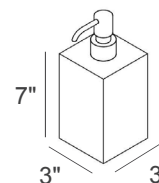

Made in Italy.

Dimensions

Set of 4 bathroom accessories:

1 Soap Dispenser + 1 Toothbrush Holder + 2 Boxes (Short, Tall)

Soap Dispenser: 3"W x 3"D x 7"H - Cod. 00.1660

Toothbrush Holder: 3"W x 3"D x 4"3/4H - Cod. 00.1661

Short Box: 4"3/8W x 4"3/8D x 4"3/8H - Cod. 00.1662

Tall Box: 4"3/8W x 4"3/8D x 5"7/8H - Cod. 00.1663

Soap
Dispenser

Toothbrush
Holder

Short Box

Tall Box

Finishes & Materials

Structure: Resin.