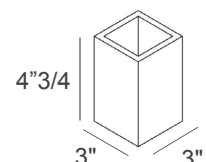

Made in Italy.

Dimensions

Set of 4 bathroom accessories:

1 Soap Dispenser + 1 Toothbrush Holder + 2 Boxes (Short, Tall)

Soap Dispenser: 3"W x 3"D x 7"H - Cod. 00.1660

Toothbrush Holder: 3"W x 3"D x 4"3/4H - Cod. 00.1661

Short Box: 4"3/8W x 4"3/8D x 4"3/8H - Cod. 00.1662

Tall Box: 4"3/8W x 4"3/8D x 5"7/8H - Cod. 00.1663

Soap
Dispenser

Toothbrush
Holder

Short Box

Tall Box

Finishes & Materials

Structure: Resin.