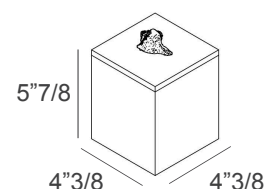

Made in Italy.

Dimensions

Set of 4 bathroom accessories:

1 Soap Dispenser + 1 Toothbrush Holder + 2 Boxes (Short, Tall)

Soap Dispenser: 3"W x 3"D x 7"H - Cod. 00.1660

Toothbrush Holder: 3"W x 3"D x 4"3/4H - Cod. 00.1661

Short Box: 4"3/8W x 4"3/8D x 4"3/8H - Cod. 00.1662

Tall Box: 4"3/8W x 4"3/8D x 5"7/8H - Cod. 00.1663

Soap
Dispenser

Toothbrush
Holder

Short Box

Tall Box

Finishes & Materials

Structure: Resin.