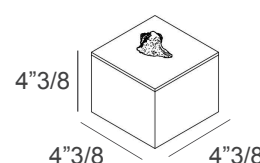

Made in Italy.

Dimensions

Set of 4 bathroom accessories:

1 Soap Dispenser + 1 Toothbrush Holder + 2 Boxes (Short, Tall)

Soap Dispenser: 3"W x 3"D x 7"H - Cod. 00.1660

Toothbrush Holder: 3"W x 3"D x 4"3/4H - Cod. 00.1661

Short Box: 4"3/8W x 4"3/8D x 4"3/8H - Cod. 00.1662

Tall Box: 4"3/8W x 4"3/8D x 5"7/8H - Cod. 00.1663

Soap
Dispenser

Toothbrush
Holder

Short Box

Tall Box

Finishes & Materials

Structure: Resin.