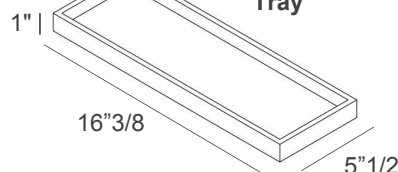

Made in Italy.

Dimensions

Set of 4 bathroom accessories:

1 Soap Dispenser + 1 Tall Box + 1 Tissue Box + 1 Small Tray

Soap Dispenser: 3"W x 3"D x 7"H - Cod. 00.1660

Tall Box: 4"3/8W x 4"3/8D x 5"7/8H - Cod. 00.1663

Tissue Box: 5"W x 5"3/8D x 5"7/8H - Cod. 00.1669

Large Tray: 16"3/8W x 5"1/2D x 1"H - Cod. 00.1666

Finishes & Materials

Structure: Resin.

Box Handle & Soap Dispenser Pump: Metal.

Soap
Dispenser

Tissue
Box

Large
Tray