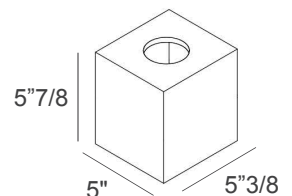

Made in Italy.

Dimensions

Set of 4 bathroom accessories:

1 Soap Dispenser + 1 Tall Box + 1 Tissue Box + 1 Small Tray

Soap Dispenser: 3"W x 3"D x 7"H - Cod. 00.1660

Tall Box: 4"3/8W x 4"3/8D x 5"7/8H - Cod. 00.1663

Tissue Box: 5"W x 5"3/8D x 5"7/8H - Cod. 00.1669

Large Tray: 16"3/8W x 5"1/2D x 1"H - Cod. 00.1666

Finishes & Materials

Structure: Resin.

Box Handle & Soap Dispenser Pump: Metal.

Soap
Dispenser

Tissue
Box

Large
Tray

Tall Box