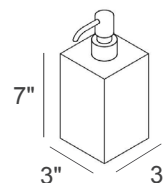

Made in Italy.

Dimensions

Set of 4 bathroom accessories:

1 Soap Dispenser + 1 Tall Box + 1 Tissue Box + 1 Small Tray

Soap Dispenser: 3"W x 3"D x 7"H - Cod. 00.1660

Tall Box: 4"3/8W x 4"3/8D x 5"7/8H - Cod. 00.1663

Tissue Box: 5"W x 5"3/8D x 5"7/8H - Cod. 00.1669

Large Tray: 16"3/8W x 5"1/2D x 1"H - Cod. 00.1666

Finishes & Materials

Structure: Resin.

Box Handle & Soap Dispenser Pump: Metal.

Soap
Dispenser

Tissue
Box

Large
Tray

Tall Box