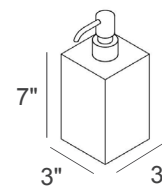

Bea

Description

The Italian luxury Bea bathroom set is crafted entirely from durable and waterproof resin, designed to bring subtle elegance and practicality to your daily routine. The set includes a sleek soap dispenser, a toothbrush holder, a small tray, and a versatile lidded box—which features a delicate shell-shaped handle that adds a refined decorative touch. Perfect for storing cotton pads, swabs, or other small bathroom essentials, this box combines function with thoughtful design.

With clean lines, balanced proportions and a minimalist design, this four-piece set blends into any bathroom decor.

Made in Italy.

Dimensions

Set of 4 bathroom accessories:

1 Soap Dispenser + 1 Toothbrush Holder + 1 Short Box + 1 Small Tray

Soap Dispenser: 3"W x 3"D x 7"H - Cod. 00.1660

Toothbrush Holder: 3"W x 3"D x 4"3/4H - Cod. 00.1661

Short Box: 4"3/8W x 4"3/8D x 4"3/8H - Cod. 00.1662

Small Tray: 12"W x 5"1/2D x 1"H - Cod. 00.1665

Soap
Dispenser

Toothbrush
Holder

Small
Tray

Short Box

Finishes & Materials

Structure: Resin.

Box Handle & Soap Dispenser Pump: Metal.