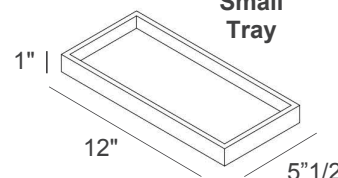

Soap Dispenser: 3"W x 3"D x 7"H - Cod. 00.1660

Toothbrush Holder: 3"W x 3"D x 4"3/4H - Cod. 00.1661

Short Box: 4"3/8W x 4"3/8D x 4"3/8H - Cod. 00.1662

Small Tray: 12"W x 5"1/2D x 1"H - Cod. 00.1665

Soap
Dispenser

Toothbrush
Holder

Small
Tray

Short Box

Finishes & Materials

Structure: Resin.

Box Handle & Soap Dispenser Pump: Metal.