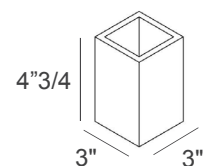

Soap Dispenser: 3"W x 3"D x 7"H - Cod. 00.1660

Toothbrush Holder: 3"W x 3"D x 4"3/4H - Cod. 00.1661

Short Box: 4"3/8W x 4"3/8D x 4"3/8H - Cod. 00.1662

Small Tray: 12"W x 5"1/2D x 1"H - Cod. 00.1665

Soap
Dispenser

Toothbrush
Holder

Small
Tray

Short Box

Finishes & Materials

Structure: Resin.

Box Handle & Soap Dispenser Pump: Metal.