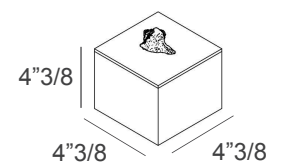

With clean lines, balanced proportions and a minimalist design, this four-piece set blends into any bathroom decor.

Made in Italy.

Dimensions

Set of 4 bathroom accessories:

1 Soap Dispenser + 1 Toothbrush Holder + 1 Short Box + 1 Small Tray

Soap Dispenser: 3"W x 3"D x 7"H - Cod. 00.1660

Toothbrush Holder: 3"W x 3"D x 4"3/4H - Cod. 00.1661

Short Box: 4"3/8W x 4"3/8D x 4"3/8H - Cod. 00.1662

Small Tray: 12"W x 5"1/2D x 1"H - Cod. 00.1665

Soap
Dispenser

Toothbrush
Holder

Small
Tray

Short Box

Finishes & Materials

Structure: Resin.

Box Handle & Soap Dispenser Pump: Metal.