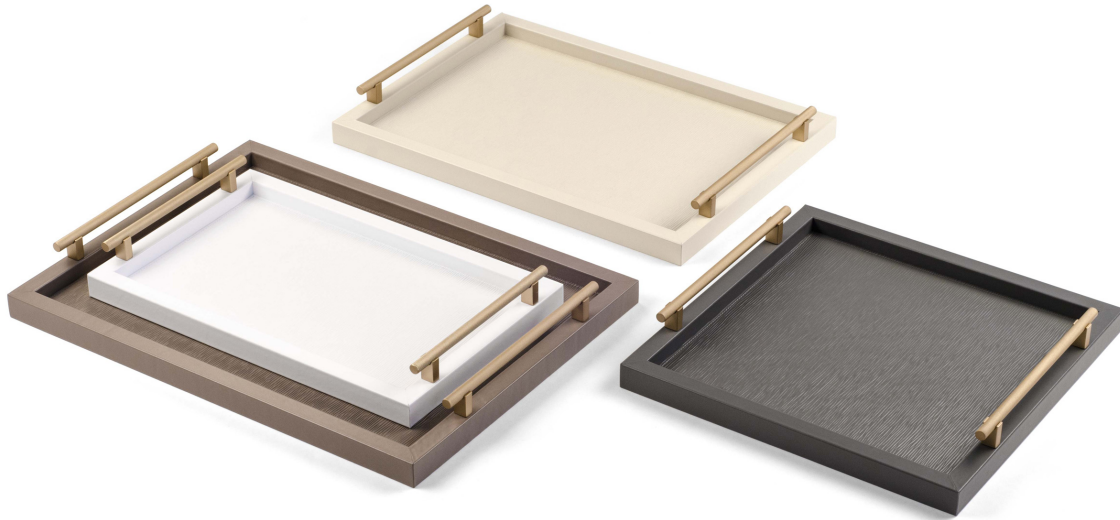

Dafne

Description

The Dafne set of four trays combines timeless style with exceptional attention to detail. Each tray is covered in fine leather and elevated on small feet, with bold cylindrical handles featuring a knurled. With four sizes to mix, match, or nest, this set brings functionality and high design into perfect harmony. Made in Italy.

Dimensions

Set of 4 trays: 1 Small Rectangular + 1 Medium Rectangular + 1 Big Rectangular + 1 Square

Small Rectangular: 15³/₄W x 9⁷/₈D - Cod. G5.1900

Medium Rectangular: 17³/₄W x 12⁵/₈D - Cod. G5.1901

Big Rectangular: 19⁵/₈W x 14⁵/₈D - Cod. G5.1902

Square: 14"W x 14"D - Cod. G5.1903

Finishes & Materials

Structure: Wood.

Cover: Leather.

Handles: Knurled metal.