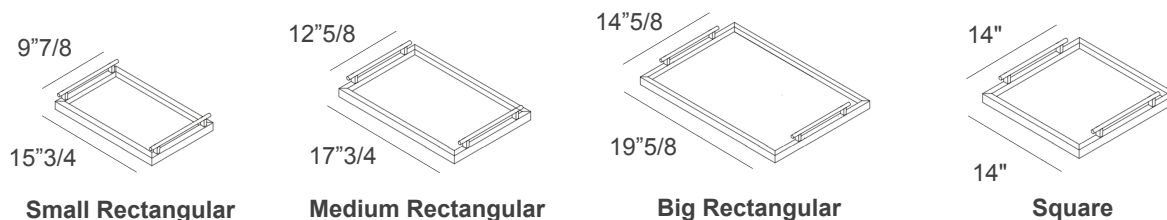

Dimensions

Set of 4 trays: 1 Small Rectangular + 1 Medium Rectangular + 1 Big Rectangular + 1 Square

Small Rectangular: 15³/₄W x 9⁷/₈D - Cod. G5.1900

Medium Rectangular: 17³/₄W x 12⁵/₈D - Cod. G5.1901

Big Rectangular: 19⁵/₈W x 14⁵/₈D - Cod. G5.1902

Square: 14"W x 14"D - Cod. G5.1903

Finishes & Materials

Structure: Wood.

Cover: Leather.

Handles: Knurled metal.