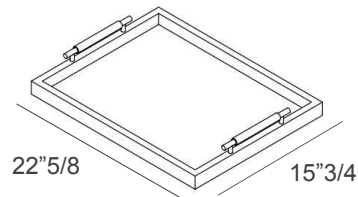

Made in Italy.

Finishes & Materials

Structure: Wood.

Cover: Leather.

Handles: Metal.

Dedalo

Dimensions

Set of 5 trays: 3 rectangular (small, medium, big) + 1 square + 1 napkin holder

Small rectangular: 12"1/8W x 8"D - Cod. 00.1110

Medium rectangular: 17"3/4W x 11"5/8D - Cod. 00.1112

Big rectangular: 22"5/8W x 15"3/4D - Cod. 00.1113

Square: 14"W x 14"D - Cod. 00.1111

Napkin holder: 8"W x 8"D - Cod. 00.0098

Small rectangular

Medium rectangular

Big rectangular

Square

Napkin holder