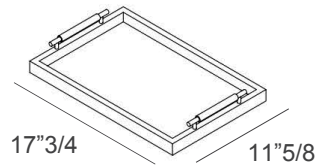

Made in Italy.

Finishes & Materials

Structure: Wood.

Cover: Leather.

Handles: Metal.

Dedalo

Dimensions

Set of 5 trays: 3 rectangular (small, medium, big) + 1 square + 1 napkin holder

Small rectangular: 12"1/8W x 8"D - Cod. 00.1110

Medium rectangular: 17"3/4W x 11"5/8D - Cod. 00.1112

Big rectangular: 22"5/8W x 15"3/4D - Cod. 00.1113

Square: 14"W x 14"D - Cod. 00.1111

Napkin holder: 8"W x 8"D - Cod. 00.0098

Small rectangular

Medium rectangular

Big rectangular

Square

Napkin holder