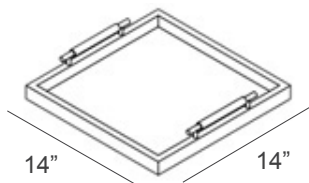

Made in Italy.

Finishes & Materials

Structure: Wood.

Cover: Leather.

Handles: Metal.

Dedalo

Dimensions

Set of 5 trays: 3 rectangular (small, medium, big) + 1 square + 1 napkin holder

Small rectangular: 12"1/8W x 8"D - Cod. 00.1110

Medium rectangular: 17"3/4W x 11"5/8D - Cod. 00.1112

Big rectangular: 22"5/8W x 15"3/4D - Cod. 00.1113

Square: 14"W x 14"D - Cod. 00.1111

Napkin holder: 8"W x 8"D - Cod. 00.0098

Small rectangular

Medium rectangular

Big rectangular

Square

Napkin holder