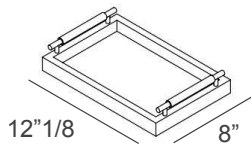

Made in Italy.

Finishes & Materials

Structure: Wood.

Cover: Leather.

Handles: Metal.

Dedalo

Dimensions

Set of 5 trays: 3 rectangular (small, medium, big) + 1 square + 1 napkin holder

Small rectangular: 12"1/8W x 8"D - Cod. 00.1110

Medium rectangular: 17"3/4W x 11"5/8D - Cod. 00.1112

Big rectangular: 22"5/8W x 15"3/4D - Cod. 00.1113

Square: 14"W x 14"D - Cod. 00.1111

Napkin holder: 8"W x 8"D - Cod. 00.0098

Small rectangular

Medium rectangular

Big rectangular

Square

Napkin holder