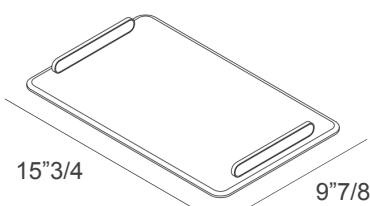

Finishes & Materials

Structure: Aluminum.

Cover: Leather.

Handles: Metal.

Small