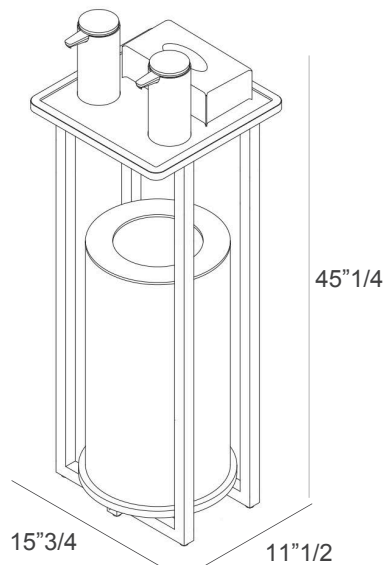

Igea

Description

A smart and stylish solution for maintaining hygiene in rooms, showrooms, yachts, hotels, and meeting spaces. This set features a sleek walnut wood structure equipped with rechargeable sensor pumps, allowing users to control the amount of sanitizer by simply adjusting the distance of their hand from the sensor. It also includes a tissue box and a tall waste bin made of durable, water-resistant regenerated leather. Perfect for entryways and high-traffic areas, this set keeps your environment clean and sanitized. Made in Italy.

Dimensions

Set of 5 sanitizing items:

2 Gel Dispensers + 1 Tissue Box + 1 Tray + 1 Bin

Entire structure size: 15"3/4W x 11"1/2D x 45"1/4H

Finishes & Materials

Gel Dispensers, Tissue Box, Tray & Bin cover: Leather.
Structure: Walnut wood.