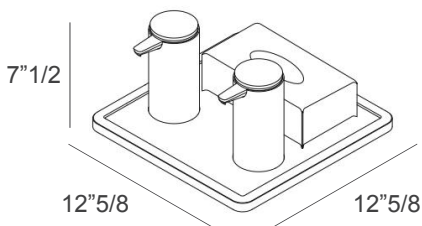

### *Dimensions*

**Set of 4 sanitizing items:** 2 Gel Dispensers + 1 Tissue Box + 1 Tray

**Entire set size:** 12"5/8W x 12"5/8D x 7"1/2H - Cod. 00.1785