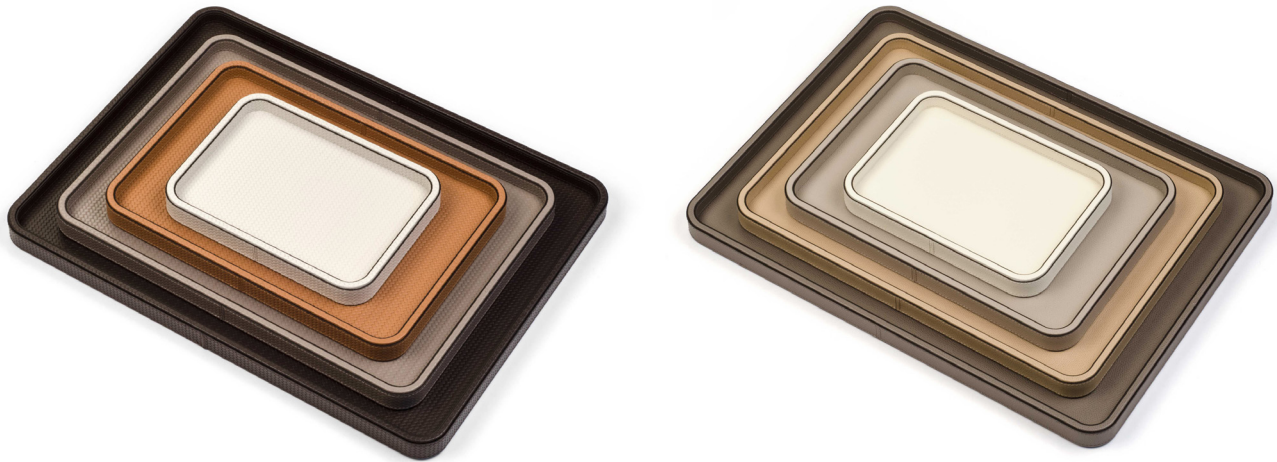

Jane

Description

Simple yet stylish, the Jane luxury tray set features four rectangular trays with softly rounded corners and a sleek, contemporary silhouette. All designed to nest seamlessly for both elegant storage and presentation. Each piece is crafted from wood and covered in hand-stitched calfskin leather, offering a waterproof, scratch-resistant surface and a non-slip base for added functionality. Made in Italy.

Dimensions

Set of 4 trays: 1 Small + 1 Medium + 1 Big + 1 Large

Small: 9"3/8W x 6"7/8D - Cod. 00.1484

Medium: 13"5/8W x 9"3/8D - Cod. 00.1485

Big: 16"5/8W x 12"D - Cod. 00.1486

Large: 19"7/8W x 14"5/8D - Cod. 00.1487

Finishes & Materials

Structure: Wood.

Cover: Hand-stitched, waterproof leather.