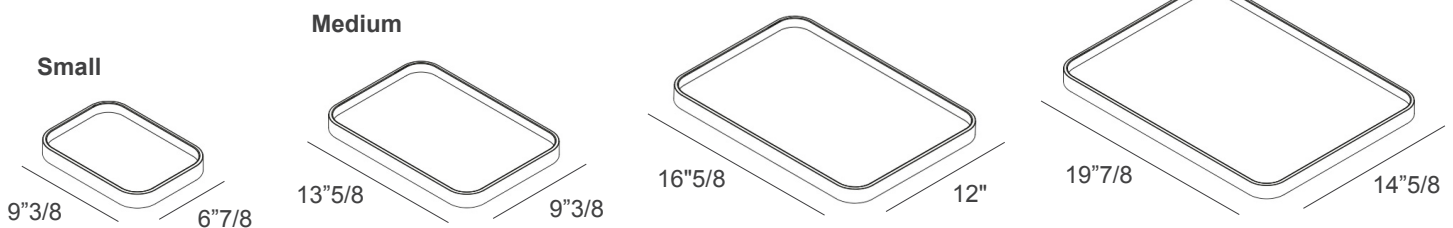

Jane

Description

Simple yet stylish, the Jane luxury tray set features four rectangular trays with softly rounded corners and a sleek, contemporary silhouette. All designed to nest seamlessly for both elegant storage and presentation. Each piece is crafted from wood and covered in hand-stitched calfskin leather, offering a waterproof, scratch-resistant surface and a non-slip base for added functionality. Made in Italy.

Dimensions

Set of 4 trays: 1 Small + 1 Medium + 1 Big + 1 Large

Small: 9"3/8W x 6"7/8D - Cod. 00.1484

Medium: 13"5/8W x 9"3/8D - Cod. 00.1485

Big: 16"5/8W x 12"D - Cod. 00.1486

Large: 19"7/8W x 14"5/8D - Cod. 00.1487