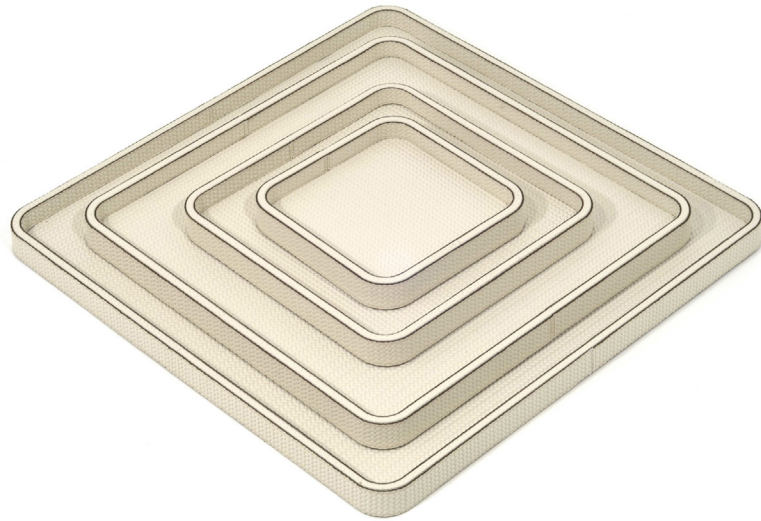

## Jane

### Description

The Jane tray set features four square trays with softly rounded corners and a sleek, contemporary silhouette. Each tray is crafted from wood and covered in hand-stitched calfskin leather, offering a waterproof, scratch-resistant surface and a non-slip base for added functionality. Available in four sizes and a wide range of colors and leather finishes, this versatile set brings refined elegance to any space. Made in Italy.

### Dimensions

Set of 4 trays: 1 Small + 1 Medium + 1 Big + 1 Large

**Small:** 6"5/8W x 6"5/8D - Cod. 00.1480

**Medium:** 9"7/8W x 9"7/8D - Cod. 00.1481

**Big:** 14"3/8W x 14"3/8D - Cod. 00.1482

**Large:** 17"3/4W x 17"3/4D - Cod. 00.1483

### Finishes & Materials

**Structure:** Wood.

**Cover:** Leather.