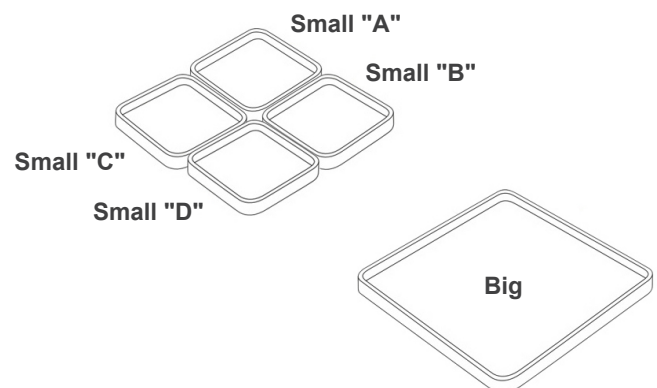

### Description

Simple yet stylish, the Jane luxury tray set features five square trays with softly rounded corners and a sleek, contemporary silhouette. The set includes four small trays designed to nest perfectly inside the big tray. Each piece is crafted from wood and covered in hand-stitched calfskin leather, featuring a waterproof, scratch-resistant surface and a non-slip base for added functionality. Available in a wide range of colors and leather finishes, this versatile set brings refined elegance to any space. Made in Italy.

### Dimensions

Set of 5 trays: 4 Small + 1 Big

**Small:** 6"5/8W x 6"5/8D - Cod. 00.1480

**Big:** 14"3/8W x 14"3/8D - Cod. 00.1482