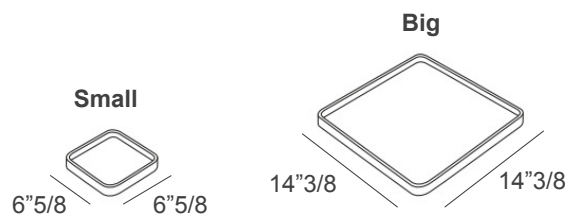

### Description

Simple yet stylish, the Jane luxury tray set features five square trays with softly rounded corners and a sleek, contemporary silhouette. The set includes four small trays designed to nest perfectly inside the big tray. Each piece is crafted from wood and covered in hand-stitched calfskin leather, featuring a waterproof, scratch-resistant surface and a non-slip base for added functionality. Available in a wide range of colors and leather finishes, this versatile set brings refined elegance to any space. Made in Italy.

### Dimensions

Set of 5 trays: 4 Small + 1 Big

**Small:** 6"5/8W x 6"5/8D - Cod. 00.1480

**Big:** 14"3/8W x 14"3/8D - Cod. 00.1482