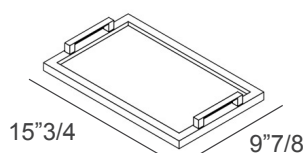

Finishes & Materials

Structure: Wood.

Cover: Leather.

Handles: Metal.

Small