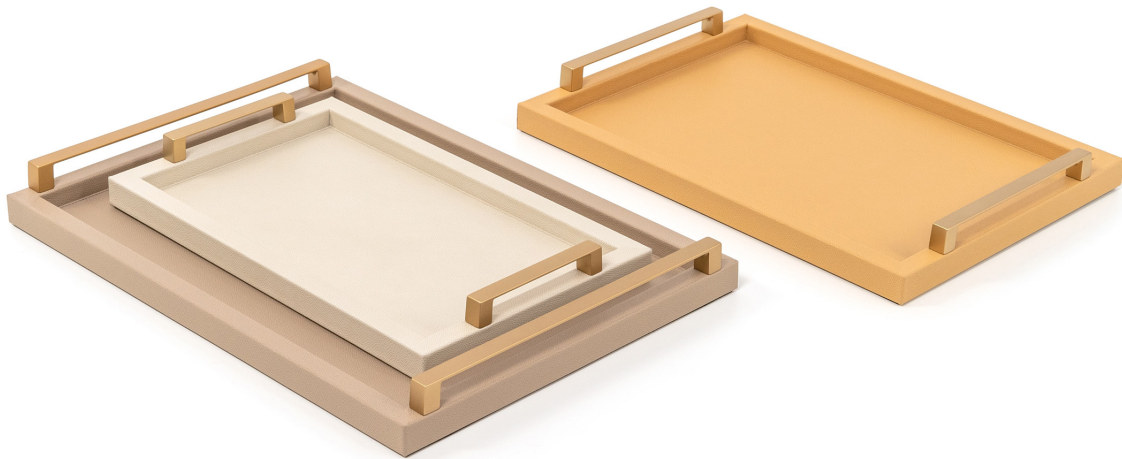

Jupiter

Description

Elevate your everyday rituals with the Jupiter tray set—an Italian luxury set of three trays that excel in both style and quality. Each tray features a non-slip base and a sleek structure covered in soft, genuine leather, customizable in a wide array of colors and textures to suit your personal aesthetic.

The minimalist silhouette is perfectly complemented by metal handles adding a refined and tailored touch. Whether used for serving, organizing, or decorating, this high-end set of trays bring timeless elegance and versatility to any setting.

Made in Italy.

Dimensions

Set of 3 trays: 1 Small + 1 Medium + 1 Big

Small: 15³/₄W x 9⁷/₈D - Cod. 00.1314

Medium: 17³/₄W x 12⁵/₈D - Cod. 00.1315

Big: 19⁵/₈W x 14⁵/₈D - Cod. 00.1316

Finishes & Materials

Structure: Wood.

Cover: Leather.

Handles: Metal.

Small

Medium

Big