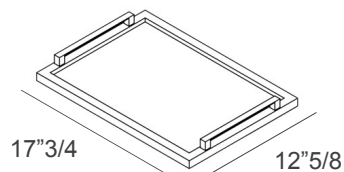

Jupiter

Description

Elevate your everyday rituals with the Jupiter tray set—an Italian luxury set of three trays that excel in both style and quality. Each tray features a non-slip base and a sleek structure covered in soft, genuine leather, customizable in a wide array of colors and textures to suit your personal aesthetic.

The minimalist silhouette is perfectly complemented by metal handles adding a refined and tailored touch. Whether used for serving, organizing, or decorating, this high-end set of trays bring timeless elegance and versatility to any setting.

Made in Italy.

Dimensions

Set of 3 trays: 1 Small + 1 Medium + 1 Big

Small: 15³/₄W x 9⁷/₈D - Cod. 00.1314

Medium: 17³/₄W x 12⁵/₈D - Cod. 00.1315

Big: 19⁵/₈W x 14⁵/₈D - Cod. 00.1316

Finishes & Materials

Structure: Wood.

Cover: Leather.

Handles: Metal.

Medium