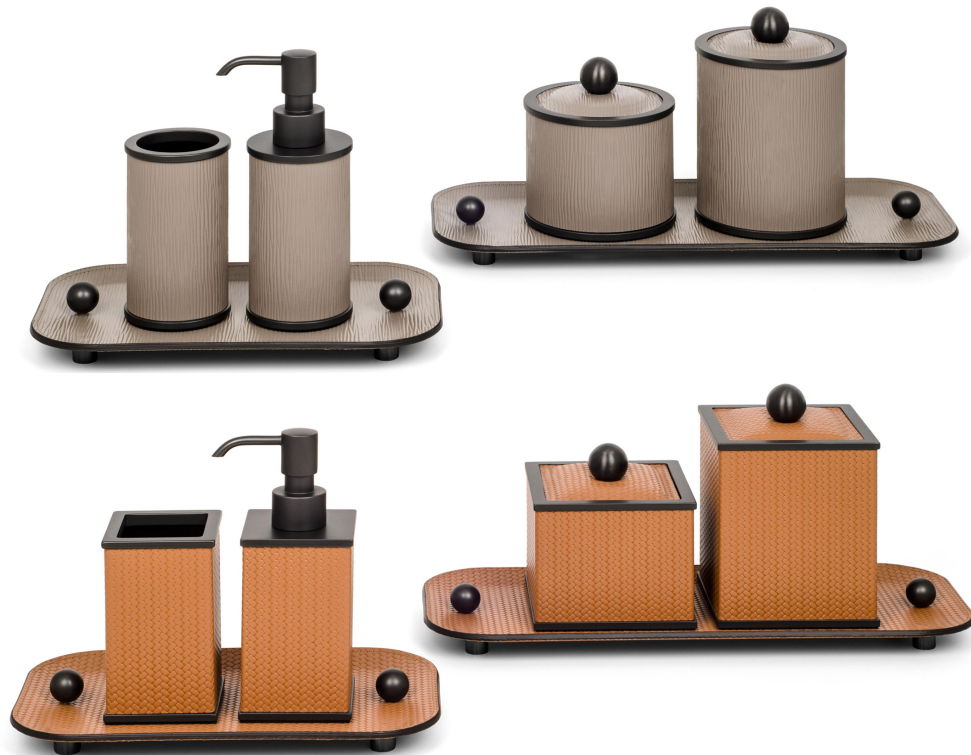

Olimpia

Description

Olimpia, in all its beauty — reimagined with refined functionality. This Italian luxury set includes a small and a large tray, a soap dispenser, a toothbrush holder, and two lidded boxes for added storage versatility. A complete set with the bathroom essentials, available in both square and round shapes to suit different design preferences.

Whether you prefer the clean geometry of squared lines or the balance and simplicity of rounded contours, each version is paired with refined metal accents enhance the elegant silhouette, while Pinetti's signature leather covers adds warmth and tactile richness to the ensemble. Thoughtfully designed to organize and elevate, Olimpia blends timeless elegance with everyday practicality.

Made in Italy.

Finishes & Materials

Structure: Brass.

Cover: Leather.

Olimpia

Dimensions

Set of 6 bathroom accessories:

1 Soap Dispenser + 1 Toothbrush Holder + 2 Boxes (Small, Large) + 2 Trays (Small, Medium)

Large Box: $\text{Ø}4\frac{1}{4} \times 5\frac{7}{8}\text{H}$ - Cod. 00.1628

Square

Soap Dispenser: $2\frac{1}{2}\text{W} \times 2\frac{1}{2}\text{D} \times 6\frac{5}{8}\text{H}$ - Cod. 00.1620

Toothbrush Holder: $2\frac{1}{2}\text{W} \times 2\frac{1}{2}\text{D} \times 4\frac{3}{8}\text{H}$ - Cod. 00.1621