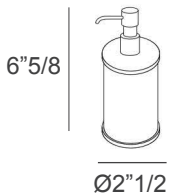

1 Soap Dispenser + 1 Toothbrush Holder + 1 Small Box + 1 Medium Tray

Round

Soap Dispenser: $\text{Ø}2\frac{1}{2}$ x $6\frac{5}{8}$ H - Cod. 00.1625

Toothbrush Holder: $\text{Ø}2\frac{1}{2}$ x $4\frac{3}{8}$ H - Cod. 00.1626

Small Box: $\text{Ø}4\frac{1}{4}$ x $4\frac{3}{8}$ H - Cod. 00.1627

Square

Soap Dispenser: $2\frac{1}{2}$ W x $2\frac{1}{2}$ D x $6\frac{5}{8}$ H - Cod. 00.1620

Toothbrush Holder: $2\frac{1}{2}$ W x $2\frac{1}{2}$ D x $4\frac{3}{8}$ H - Cod. 00.1621

Small Box: $4\frac{1}{8}$ W x $4\frac{1}{8}$ D x $4\frac{3}{8}$ H - Cod. 00.1622

Medium Tray: $14\frac{1}{8}$ W x $5\frac{7}{8}$ D - Cod. 00.1631

Round Soap
Dispenser

Round Toothbrush
Holder

Round Small
Box