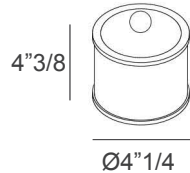

1 Soap Dispenser + 1 Toothbrush Holder + 1 Small Box + 1 Medium Tray

Round

Soap Dispenser: $\text{Ø}2\frac{1}{2}$ x $6\frac{5}{8}$ H - Cod. 00.1625

Toothbrush Holder: $\text{Ø}2\frac{1}{2}$ x $4\frac{3}{8}$ H - Cod. 00.1626

Small Box: $\text{Ø}4\frac{1}{4}$ x $4\frac{3}{8}$ H - Cod. 00.1627

Square

Soap Dispenser: $2\frac{1}{2}$ W x $2\frac{1}{2}$ D x $6\frac{5}{8}$ H - Cod. 00.1620

Toothbrush Holder: $2\frac{1}{2}$ W x $2\frac{1}{2}$ D x $4\frac{3}{8}$ H - Cod. 00.1621

Small Box: $4\frac{1}{8}$ W x $4\frac{1}{8}$ D x $4\frac{3}{8}$ H - Cod. 00.1622

Medium Tray: $14\frac{1}{8}$ W x $5\frac{7}{8}$ D - Cod. 00.1631

Round Soap
Dispenser

Round Toothbrush
Holder

Round Small
Box

Square Soap
Dispenser

Square Toothbrush
Holder

Square Small
Box

Medium
Tray