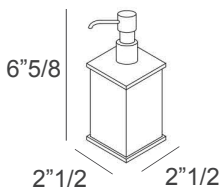

1 Soap Dispenser + 1 Toothbrush Holder + 1 Small Box + 1 Medium Tray

Round

Soap Dispenser: $\text{Ø}2\frac{1}{2}$ x $6\frac{5}{8}$ H - Cod. 00.1625

Toothbrush Holder: $\text{Ø}2\frac{1}{2}$ x $4\frac{3}{8}$ H - Cod. 00.1626

Small Box: $\text{Ø}4\frac{1}{4}$ x $4\frac{3}{8}$ H - Cod. 00.1627

Square

Soap Dispenser: $2\frac{1}{2}$ W x $2\frac{1}{2}$ D x $6\frac{5}{8}$ H - Cod. 00.1620

Toothbrush Holder: $2\frac{1}{2}$ W x $2\frac{1}{2}$ D x $4\frac{3}{8}$ H - Cod. 00.1621

Small Box: $4\frac{1}{8}$ W x $4\frac{1}{8}$ D x $4\frac{3}{8}$ H - Cod. 00.1622

Medium Tray: $14\frac{1}{8}$ W x $5\frac{7}{8}$ D - Cod. 00.1631

Round Soap
Dispenser

Round Toothbrush
Holder

Round Small
Box

Square Soap
Dispenser

Square Toothbrush
Holder

Square Small
Box

Medium
Tray