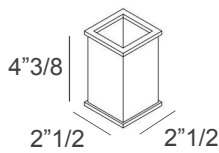

Small Box: $\text{Ø}4\frac{1}{4}$ x $4\frac{3}{8}$ H - Cod. 00.1627

Square

Soap Dispenser: $2\frac{1}{2}$ W x $2\frac{1}{2}$ D x $6\frac{5}{8}$ H - Cod. 00.1620

Toothbrush Holder: $2\frac{1}{2}$ W x $2\frac{1}{2}$ D x $4\frac{3}{8}$ H - Cod. 00.1621

Small Box: $4\frac{1}{8}$ W x $4\frac{1}{8}$ D x $4\frac{3}{8}$ H - Cod. 00.1622

Medium Tray: $14\frac{1}{8}$ W x $5\frac{7}{8}$ D - Cod. 00.1631

Round Soap
Dispenser

Round Toothbrush
Holder

Round Small
Box

Square Soap
Dispenser

Square Toothbrush
Holder

Square Small
Box

Medium
Tray