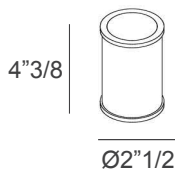

1 Soap Dispenser + 1 Toothbrush Holder + 1 Small Box + 1 Medium Tray

Round

Soap Dispenser: $\text{Ø}2\frac{1}{2}$ x $6\frac{5}{8}$ H - Cod. 00.1625

Toothbrush Holder: $\text{Ø}2\frac{1}{2}$ x $4\frac{3}{8}$ H - Cod. 00.1626

Small Box: $\text{Ø}4\frac{1}{4}$ x $4\frac{3}{8}$ H - Cod. 00.1627

Square

Soap Dispenser: $2\frac{1}{2}$ W x $2\frac{1}{2}$ D x $6\frac{5}{8}$ H - Cod. 00.1620

Toothbrush Holder: $2\frac{1}{2}$ W x $2\frac{1}{2}$ D x $4\frac{3}{8}$ H - Cod. 00.1621

Small Box: $4\frac{1}{8}$ W x $4\frac{1}{8}$ D x $4\frac{3}{8}$ H - Cod. 00.1622

Medium Tray: $14\frac{1}{8}$ W x $5\frac{7}{8}$ D - Cod. 00.1631

Round Soap
Dispenser

Round Toothbrush
Holder

Round Small
Box