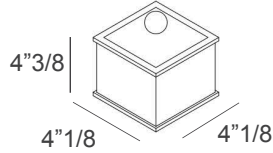

Small Box: $\text{Ø}4\frac{1}{4}$ x $4\frac{3}{8}$ H - Cod. 00.1627

Square

Soap Dispenser: $2\frac{1}{2}$ W x $2\frac{1}{2}$ D x $6\frac{5}{8}$ H - Cod. 00.1620

Toothbrush Holder: $2\frac{1}{2}$ W x $2\frac{1}{2}$ D x $4\frac{3}{8}$ H - Cod. 00.1621

Small Box: $4\frac{1}{8}$ W x $4\frac{1}{8}$ D x $4\frac{3}{8}$ H - Cod. 00.1622

Medium Tray: $14\frac{1}{8}$ W x $5\frac{7}{8}$ D - Cod. 00.1631

Round Soap
Dispenser

Round Toothbrush
Holder

Round Small
Box

Square Soap
Dispenser

Square Toothbrush
Holder

Square Small
Box

Medium
Tray