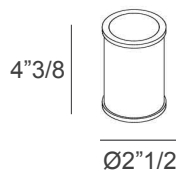

1 Soap Dispenser + 1 Toothbrush Holder + 1 Small Tray

Round

Soap Dispenser: $\text{Ø}2\frac{1}{2} \times 6\frac{5}{8}\text{H}$ - Cod. 00.1625

Toothbrush Holder: $\text{Ø}2\frac{1}{2} \times 4\frac{3}{8}\text{H}$ - Cod. 00.1626

Square

Soap Dispenser: $2\frac{1}{2}\text{W} \times 2\frac{1}{2}\text{D} \times 6\frac{5}{8}\text{H}$ - Cod. 00.1620

Toothbrush Holder: $2\frac{1}{2}\text{W} \times 2\frac{1}{2}\text{D} \times 4\frac{3}{8}\text{H}$ - Cod. 00.1621

Small Tray: $9\frac{7}{8}\text{W} \times 5\frac{7}{8}\text{D}$ - Cod. 00.1630

Round Soap
Dispenser

Round Toothbrush
Holder

Square Soap
Dispenser

Square Toothbrush
Holder

Small
Tray