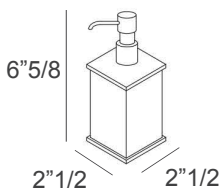

1 Soap Dispenser + 1 Toothbrush Holder + 1 Small Tray

Round

Soap Dispenser: $\text{Ø}2\frac{1}{2} \times 6\frac{5}{8}\text{H}$ - Cod. 00.1625

Toothbrush Holder: $\text{Ø}2\frac{1}{2} \times 4\frac{3}{8}\text{H}$ - Cod. 00.1626

Square

Soap Dispenser: $2\frac{1}{2}\text{W} \times 2\frac{1}{2}\text{D} \times 6\frac{5}{8}\text{H}$ - Cod. 00.1620

Toothbrush Holder: $2\frac{1}{2}\text{W} \times 2\frac{1}{2}\text{D} \times 4\frac{3}{8}\text{H}$ - Cod. 00.1621

Small Tray: $9\frac{7}{8}\text{W} \times 5\frac{7}{8}\text{D}$ - Cod. 00.1630

Round Soap
Dispenser

Round Toothbrush
Holder

Square Soap
Dispenser

Square Toothbrush
Holder

Small
Tray