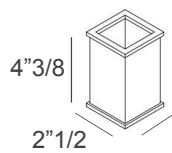

1 Soap Dispenser + 1 Toothbrush Holder + 1 Small Tray

Round

Soap Dispenser: $\text{Ø}2\frac{1}{2} \times 6\frac{5}{8}\text{H}$ - Cod. 00.1625

Toothbrush Holder: $\text{Ø}2\frac{1}{2} \times 4\frac{3}{8}\text{H}$ - Cod. 00.1626

Square

Soap Dispenser: $2\frac{1}{2}\text{W} \times 2\frac{1}{2}\text{D} \times 6\frac{5}{8}\text{H}$ - Cod. 00.1620

Toothbrush Holder: $2\frac{1}{2}\text{W} \times 2\frac{1}{2}\text{D} \times 4\frac{3}{8}\text{H}$ - Cod. 00.1621

Small Tray: $9\frac{7}{8}\text{W} \times 5\frac{7}{8}\text{D}$ - Cod. 00.1630

Round Soap
Dispenser

Round Toothbrush
Holder

Square Soap
Dispenser

Square Toothbrush
Holder

Small
Tray