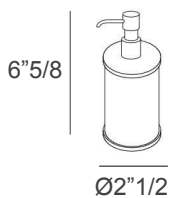

1 Soap Dispenser + 1 Toothbrush Holder + 1 Small Tray

Round

Soap Dispenser: $\text{Ø}2\frac{1}{2} \times 6\frac{5}{8}\text{H}$ - Cod. 00.1625

Toothbrush Holder: $\text{Ø}2\frac{1}{2} \times 4\frac{3}{8}\text{H}$ - Cod. 00.1626

Square

Soap Dispenser: $2\frac{1}{2}\text{W} \times 2\frac{1}{2}\text{D} \times 6\frac{5}{8}\text{H}$ - Cod. 00.1620

Toothbrush Holder: $2\frac{1}{2}\text{W} \times 2\frac{1}{2}\text{D} \times 4\frac{3}{8}\text{H}$ - Cod. 00.1621

Small Tray: $9\frac{7}{8}\text{W} \times 5\frac{7}{8}\text{D}$ - Cod. 00.1630

Round Soap
Dispenser

Round Toothbrush
Holder

Square Soap
Dispenser

Square Toothbrush
Holder

Small
Tray