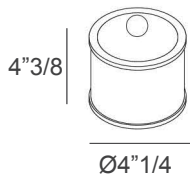

2 Boxes (Small, Big/Large) + 1 Medium Tray

Round

Small Box: $\text{Ø}4\frac{1}{4} \times 4\frac{3}{8}\text{H}$ - Cod. 00.1627

Large Box: $\text{Ø}4\frac{1}{4} \times 5\frac{7}{8}\text{H}$ - Cod. 00.1628

Square

Small Box: $4\frac{1}{8}\text{W} \times 4\frac{1}{8}\text{D} \times 4\frac{3}{8}\text{H}$ - Cod. 00.1622

Big Box: $4\frac{1}{8}\text{W} \times 4\frac{1}{8}\text{D} \times 5\frac{7}{8}\text{H}$ - Cod. 00.1623

Medium Tray: $14\frac{1}{8}\text{W} \times 5\frac{7}{8}\text{D}$

**Round Small
Box**

**Round Large
Box**

**Square Small
Box**

**Square Big
Box**

**Medium
Tray**