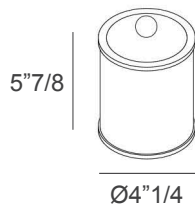

2 Boxes (Small, Big/Large) + 1 Medium Tray

Round

Small Box: $\text{Ø}4\frac{1}{4} \times 4\frac{3}{8}\text{H}$ - Cod. 00.1627

Large Box: $\text{Ø}4\frac{1}{4} \times 5\frac{7}{8}\text{H}$ - Cod. 00.1628

Square

Small Box: $4\frac{1}{8}\text{W} \times 4\frac{1}{8}\text{D} \times 4\frac{3}{8}\text{H}$ - Cod. 00.1622

Big Box: $4\frac{1}{8}\text{W} \times 4\frac{1}{8}\text{D} \times 5\frac{7}{8}\text{H}$ - Cod. 00.1623

Medium Tray: $14\frac{1}{8}\text{W} \times 5\frac{7}{8}\text{D}$

**Round Small
Box**

**Round Large
Box**

**Square Small
Box**

**Square Big
Box**

**Medium
Tray**