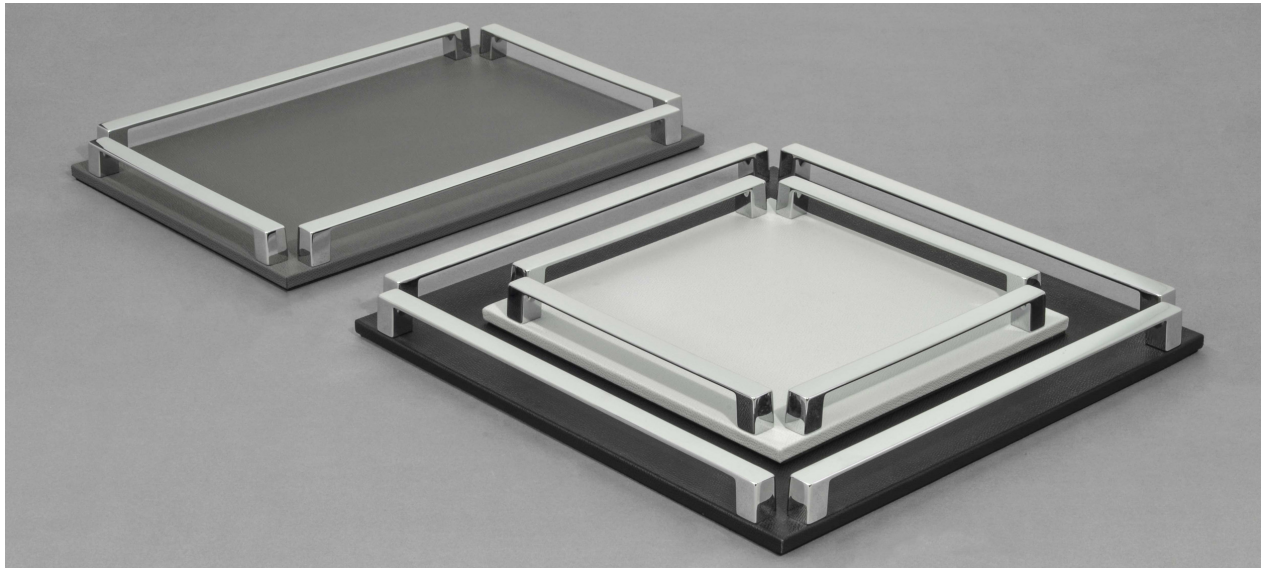

### *Description*

Carry luxury into your home with the Paul tray set—where Italian craftsmanship meets contemporary elegance. Each tray is handcrafted in Italy and covered in delicately textured calf leather, complete with a non-slip base for added functionality. The design is elevated by four sleek metal handles, offering a stylish and modern accent. The Paul tray set brings both practicality and decorative flair to any space. Made in Italy.

### *Dimensions*

Set of 3 trays: 1 Small Rectangular + 1 Small Square + 1 Big Square

**Small Rectangular:** 14<sup>5</sup>/<sub>8</sub>W x 10"D - Cod. 00.1423

**Small Square:** 10"W x 10"D - Cod. 00.1424

**Big Square:** 14<sup>5</sup>/<sub>8</sub>W x 14<sup>5</sup>/<sub>8</sub>D - Cod. 00.1425