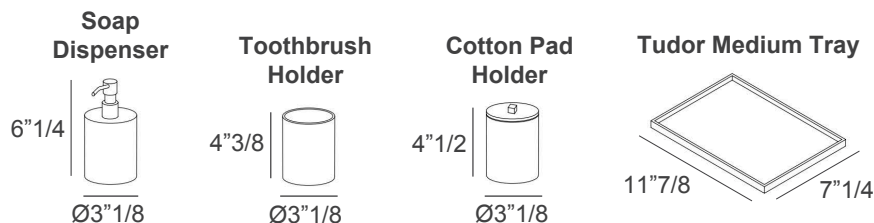

Poseidon

Description

The refined elegance of the Poseidon bathroom set is presented in an elegant oval shape. This four-piece ensemble includes a medium sized Tudor tray, a soap dispenser, a toothbrush holder, and a versatile lidded box ideal for cotton pads or small essentials. Entirely covered in soft, waterproof genuine leather, each piece combines minimal design with premium craftsmanship. The Poseidon set brings timeless sophistication and functional beauty to any bathroom space. Made in Italy.

Dimensions

Set of 4 bathroom accessories:

1 Soap Dispenser + 1 Toothbrush Holder + 1 Cotton Pad Holder + 1 Tudor Medium Tray

Soap Dispenser: Ø3"1/8 x 6"1/4H - Cod. 00.1600

Toothbrush Holder: Ø3"1/8 x 4"3/8H - Cod. 00.1601

Cotton Pad Holder: Ø3"1/8 x 4"1/2H - Cod. 00.1602

Tudor Medium Tray: 11"7/8W x 7"1/4D - Cod. 00.1446

Finishes & Materials

Dispenser Pump & Cotton Pad Handle: Metal.

Upholstery: Leather.