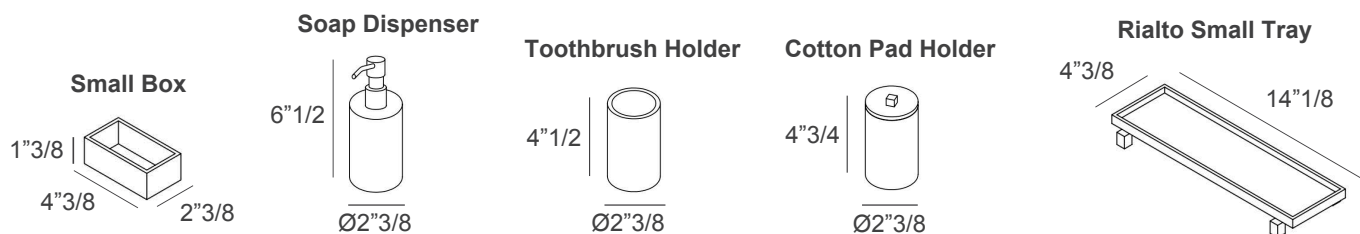

Poseidon

Description

The complete expression of elegance and functionality — the Poseidon bathroom set in a refined round shape. This exclusive 5-piece collection includes essential accessories to elevate your bathroom: a soap dispenser, a toothbrush holder, a cotton pad holder, a small box, and a compact Rialto tray. Each piece is meticulously crafted and entirely covered in soft, waterproof genuine leather. Two oval soap dishes are also available as optionals to complete the set. Made in Italy.

Dimensions

Set of 5 bathroom accessories:

1 Small Box + 1 Soap Dispenser + 1 Toothbrush Holder + 1 Cotton Pad Holder + 1 Rialto Small Tray

Small Box: 4"3/8W x 2"3/8D x 1"3/8H - Cod. 00.0171

Soap Dispenser: Ø2"3/8 x 6"1/2H - Cod. 00.1166

Toothbrush Holder: Ø2"3/8 x 4"1/2H - Cod. 00.1168

Cotton Pad Holder: Ø2"3/8 x 4"3/4H - Cod. 00.1170

Rialto Small Tray: 14"1/8W x 4"3/8D - Cod. 00.0172

Optional Oval Soap Dish

Finishes & Materials

Dispenser Pump, Cotton Pad Holder Handle & Tray Feet: Metal.