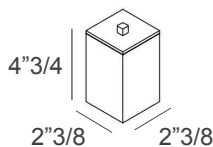

Small Box: 4"3/8W x 2"3/8D x 1"3/8H	- Cod. 00.0171
Soap Dispenser: 2"3/8W x 2"3/8D x 6"1/2H	- Cod. 00.1173
Toothbrush Holder: 2"3/8W x 2"3/8D x 4"1/2H	- Cod. 00.1174
Cotton Pad Holder: 2"3/8W x 2"3/8D x 4"3/4H	- Cod. 00.1175
Tissue Box: 9"3/4W x 4"3/4D x 3"H	- Cod. 00.0341
Oval Soap Dishes: 5"1/2W x 3"3/8D	- Cod. 00.0189
Rialto Small Tray: 14"1/8W x 4"3/8D	- Cod. 00.0172
Rialto Medium Tray: 11"7/8W x 8"1/2D	- Cod. 00.0161
Paper Bin: Ø8"5/8 x 12"3/8H	- Cod. 00.1326

Small Box

Soap Dispenser

Toothbrush Holder

Cotton Pad Holder

Tissue Box

Oval Soap Dish

Rialto Small Tray

Rialto Medium Tray