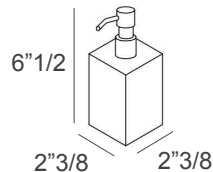

Soap Dispenser