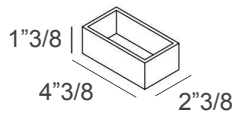

Poseidon

Dimensions

Set of 10 bathroom accessories:

1 Small Box + 1 Soap Dispenser + 1 Toothbrush Holder + 1 Cotton Pad Holder + 1 Tissue Box + 2 Oval Soap Dishes + 1 Rialto Trays (Small, Medium) + 1 Paper Bin

Small Box: 4"3/8W x 2"3/8D x 1"3/8H	- Cod. 00.0171
Soap Dispenser: 2"3/8W x 2"3/8D x 6"1/2H	- Cod. 00.1173
Toothbrush Holder: 2"3/8W x 2"3/8D x 4"1/2H	- Cod. 00.1174
Cotton Pad Holder: 2"3/8W x 2"3/8D x 4"3/4H	- Cod. 00.1175
Tissue Box: 9"3/4W x 4"3/4D x 3"H	- Cod. 00.0341
Oval Soap Dishes: 5"1/2W x 3"3/8D	- Cod. 00.0189
Rialto Small Tray: 14"1/8W x 4"3/8D	- Cod. 00.0172
Rialto Medium Tray: 11"7/8W x 8"1/2D	- Cod. 00.0161
Paper Bin: Ø8"5/8 x 12"3/8H	- Cod. 00.1326

Small Box