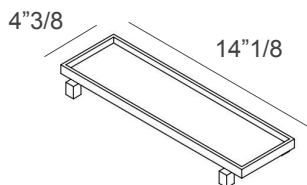

Small Box: 4"3/8W x 2"3/8D x 1"3/8H	- Cod. 00.0171
Soap Dispenser: 2"3/8W x 2"3/8D x 6"1/2H	- Cod. 00.1173
Toothbrush Holder: 2"3/8W x 2"3/8D x 4"1/2H	- Cod. 00.1174
Cotton Pad Holder: 2"3/8W x 2"3/8D x 4"3/4H	- Cod. 00.1175
Tissue Box: 9"3/4W x 4"3/4D x 3"H	- Cod. 00.0341
Oval Soap Dishes: 5"1/2W x 3"3/8D	- Cod. 00.0189
Rialto Small Tray: 14"1/8W x 4"3/8D	- Cod. 00.0172
Rialto Medium Tray: 11"7/8W x 8"1/2D	- Cod. 00.0161
Paper Bin: Ø8"5/8 x 12"3/8H	- Cod. 00.1326

Small Box

Soap Dispenser

Toothbrush Holder

Cotton Pad Holder

Tissue Box

Oval Soap Dish

Rialto Small Tray

Rialto Medium Tray