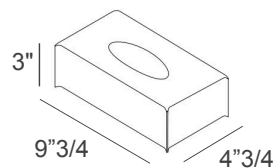

Small Box: 4"3/8W x 2"3/8D x 1"3/8H	- Cod. 00.0171
Soap Dispenser: 2"3/8W x 2"3/8D x 6"1/2H	- Cod. 00.1173
Toothbrush Holder: 2"3/8W x 2"3/8D x 4"1/2H	- Cod. 00.1174
Cotton Pad Holder: 2"3/8W x 2"3/8D x 4"3/4H	- Cod. 00.1175
Tissue Box: 9"3/4W x 4"3/4D x 3"H	- Cod. 00.0341
Oval Soap Dishes: 5"1/2W x 3"3/8D	- Cod. 00.0189
Rialto Small Tray: 14"1/8W x 4"3/8D	- Cod. 00.0172
Rialto Medium Tray: 11"7/8W x 8"1/2D	- Cod. 00.0161
Paper Bin: Ø8"5/8 x 12"3/8H	- Cod. 00.1326

Small Box

Soap Dispenser

Toothbrush Holder

Cotton Pad Holder

Tissue Box

Oval Soap Dish

Rialto Small Tray

Rialto Medium Tray