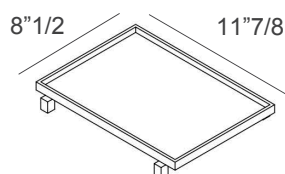

Small Box: 4"3/8W x 2"3/8D x 1"3/8H	- Cod. 00.0171
Soap Dispenser: 2"3/8W x 2"3/8D x 6"1/2H	- Cod. 00.1173
Toothbrush Holder: 2"3/8W x 2"3/8D x 4"1/2H	- Cod. 00.1174
Cotton Pad Holder: 2"3/8W x 2"3/8D x 4"3/4H	- Cod. 00.1175
Tissue Box: 9"3/4W x 4"3/4D x 3"H	- Cod. 00.0341
Oval Soap Dishes: 5"1/2W x 3"3/8D	- Cod. 00.0189
Rialto Small Tray: 14"1/8W x 4"3/8D	- Cod. 00.0172
Rialto Medium Tray: 11"7/8W x 8"1/2D	- Cod. 00.0161
Paper Bin: Ø8"5/8 x 12"3/8H	- Cod. 00.1326

Small Box

Soap Dispenser

Toothbrush Holder

Cotton Pad Holder

Tissue Box

Oval Soap Dish

Rialto Small Tray

Rialto Medium Tray