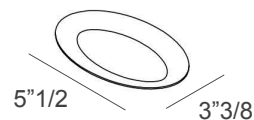

Small Box: 4"3/8W x 2"3/8D x 1"3/8H	- Cod. 00.0171
Soap Dispenser: 2"3/8W x 2"3/8D x 6"1/2H	- Cod. 00.1173
Toothbrush Holder: 2"3/8W x 2"3/8D x 4"1/2H	- Cod. 00.1174
Cotton Pad Holder: 2"3/8W x 2"3/8D x 4"3/4H	- Cod. 00.1175
Tissue Box: 9"3/4W x 4"3/4D x 3"H	- Cod. 00.0341
Oval Soap Dishes: 5"1/2W x 3"3/8D	- Cod. 00.0189
Rialto Small Tray: 14"1/8W x 4"3/8D	- Cod. 00.0172
Rialto Medium Tray: 11"7/8W x 8"1/2D	- Cod. 00.0161
Paper Bin: Ø8"5/8 x 12"3/8H	- Cod. 00.1326

Small Box

Soap Dispenser

Toothbrush Holder

Cotton Pad Holder

Tissue Box

Oval Soap Dish

Rialto Small Tray

Rialto Medium Tray