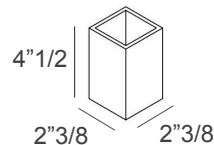

Made in Italy.

Finishes & Materials

Dispenser Pump, Soap Dishes & Trays Feet: Metal.
Cover: Leather.

Poseidon

Dimensions

Set of 10 bathroom accessories:

1 Small Box + 1 Soap Dispenser + 1 Toothbrush Holder + 1 Cotton Pad Holder + 1 Tissue Box + 2 Oval Soap Dishes + 1 Rialto Trays (Small, Medium) + 1 Paper Bin

Small Box: 4"3/8W x 2"3/8D x 1"3/8H	- Cod. 00.0171
Soap Dispenser: 2"3/8W x 2"3/8D x 6"1/2H	- Cod. 00.1173
Toothbrush Holder: 2"3/8W x 2"3/8D x 4"1/2H	- Cod. 00.1174
Cotton Pad Holder: 2"3/8W x 2"3/8D x 4"3/4H	- Cod. 00.1175
Tissue Box: 9"3/4W x 4"3/4D x 3"H	- Cod. 00.0341
Oval Soap Dishes: 5"1/2W x 3"3/8D	- Cod. 00.0189
Rialto Small Tray: 14"1/8W x 4"3/8D	- Cod. 00.0172
Rialto Medium Tray: 11"7/8W x 8"1/2D	- Cod. 00.0161
Paper Bin: Ø8"5/8 x 12"3/8H	- Cod. 00.1326

Small Box

Soap Dispenser

Toothbrush Holder

Cotton Pad Holder

Tissue Box

Oval Soap Dish

Rialto Small Tray

Rialto Medium Tray