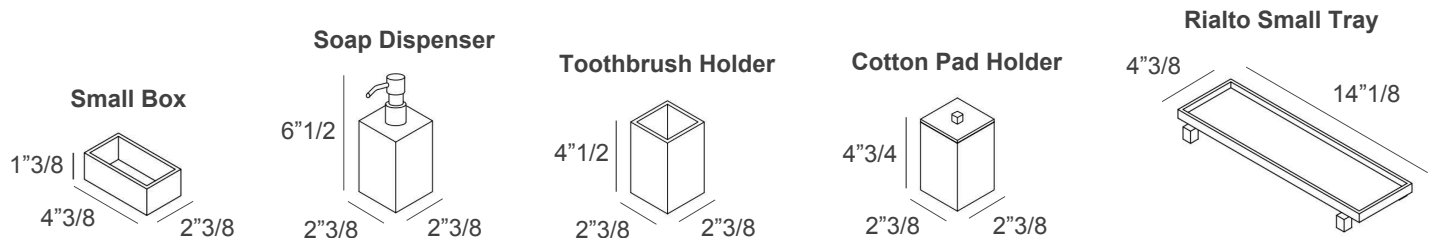

Poseidon

Description

The complete expression of elegance and functionality—the Poseidon bathroom set in a refined square shape. This exclusive 5-piece collection includes essential accessories to elevate your bathroom: a soap dispenser, a toothbrush holder, a cotton pad holder, a small box and a small Rialto tray. Each piece is meticulously crafted and entirely covered in soft, waterproof genuine leather. The square Poseidon set is the ultimate statement of sophistication for both classic and contemporary interiors. Made in Italy.

Dimensions

Set of 5 bathroom accessories:

1 Small Box + 1 Soap Dispenser + 1 Toothbrush Holder + 1 Cotton Pad Holder + 1 Rialto Small Tray

Small Box: 4"3/8W x 2"3/8D x 1"3/8H - Cod. 00.0171

Soap Dispenser: 2"3/8W x 2"3/8D x 6"1/2H - Cod. 00.1173

Toothbrush Holder: 2"3/8W x 2"3/8D x 4"1/2H - Cod. 00.1174

Cotton Pad Holder: 2"3/8W x 2"3/8D x 4"3/4H - Cod. 00.1175

Rialto Small Tray: 14"1/8W x 4"3/8D - Cod. 00.0172

Finishes & Materials

Dispenser Pump, Cotton Pad Holder Handle & Tray Feet: Metal.