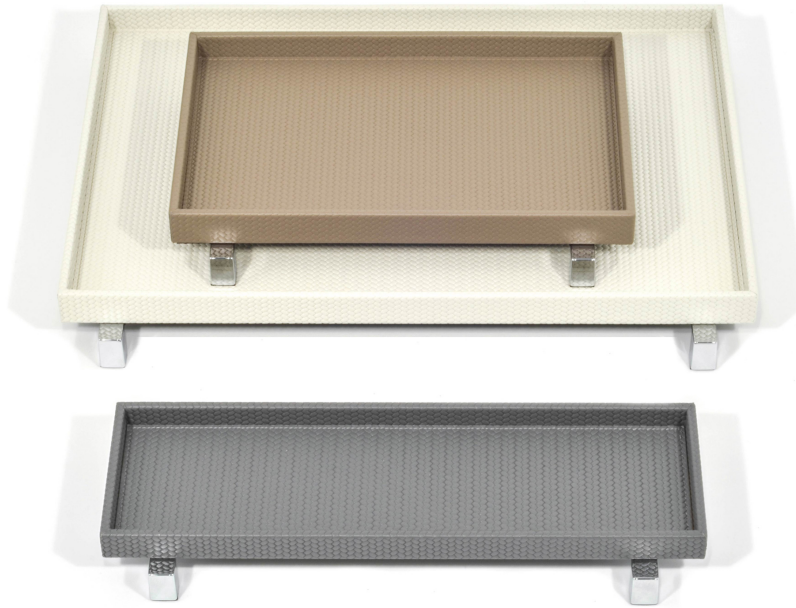

Rialto

Description

Elegant and functional, this Italian luxury set of three rectangular trays is perfect for organizing and displaying bathroom essentials with style. Each tray features a sturdy wooden structure, fully covered in waterproof calfskin leather that adds a refined, tactile feel. The metal feet provide a subtle lift that enhances the overall presentation. The trays are available in three sizes, ideal for holding towels or showcasing Pinetti's bathroom sets, this versatile trio comes in a variety of colors and leather textures to complement any style or setting. Made in Italy.

Dimensions

Set of 3 trays: 1 Small + 1 Medium + 1 Big

Small: 14"1/8W x 4"3/8D - Cod. 00.0172

Medium: 11"7/8W x 8"1/2D - Cod. 00.0161

Big: 17"3/4W x 11"7/8D - Cod. 00.0162

Finishes & Materials

Structure: Wood.

Cover: Leather.

Feet: Metal.