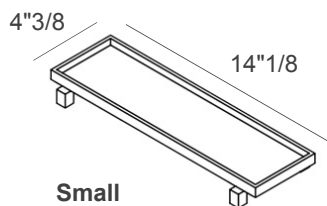

Rialto

Description

Elegant and functional, this Italian luxury set of two rectangular trays is perfect for organizing and displaying bathroom essentials with style. Each tray features a sturdy wooden structure, fully covered in waterproof calfskin leather that adds a refined, tactile feel. The metal feet provide a subtle lift that enhances the overall presentation. Available in two sizes and ideal for holding towels or showcasing Pinetti's bathroom sets, this versatile duo comes in a variety of colors and leather textures to complement any style or setting. Made in Italy.

Dimensions

Set of 2 Trays: 1 Small + 1 Medium

Small: 14"1/8W x 4"3/8D - Cod. 00.0172

Medium: 11"7/8W x 8"1/2D - Cod. 00.0161

Finishes & Materials

Structure: Wood.

Cover: Leather.

Feet: Metal.