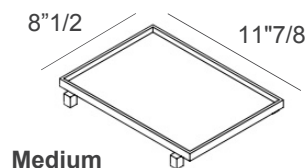

Rialto

Description

Elegant and functional, this Italian luxury set of two rectangular trays is perfect for organizing and displaying bathroom essentials with style. Each tray features a sturdy wooden structure, fully covered in waterproof calfskin leather that adds a refined, tactile feel. The metal feet provide a subtle lift that enhances the overall presentation. Available in two sizes and ideal for holding towels or showcasing Pinetti's bathroom sets, this versatile duo comes in a variety of colors and leather textures to complement any style or setting. Made in Italy.

Dimensions

Set of 2 Trays: 1 Small + 1 Medium

Small: 14"1/8W x 4"3/8D - Cod. 00.0172

Medium: 11"7/8W x 8"1/2D - Cod. 00.0161

Finishes & Materials

Structure: Wood.

Cover: Leather.

Feet: Metal.