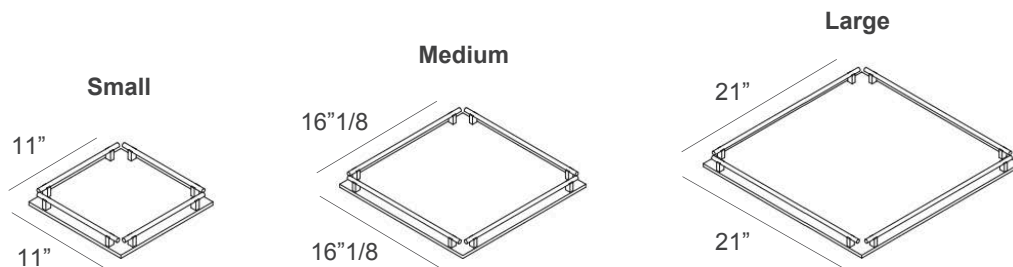

Robert

Description

Bold lines meet everyday elegance in the Robert set of three trays. Covered in fine leather and defined by its signature knurled-effect handles. Ideal for coffee service or daily essentials, each piece brings refined functionality to your space. Made in Italy.

Dimensions

Set of 3 trays: 1 Small + 1 Medium + 1 Large

Small: 11"W x 11"D - Cod. G5.1970

Medium: 16"1/8W x 16"1/8D - Cod. G5.1971

Large: 21"W x 21"D - Cod. G5.1972

Finishes & Materials

Structure: Wood.

Cover: Leather.