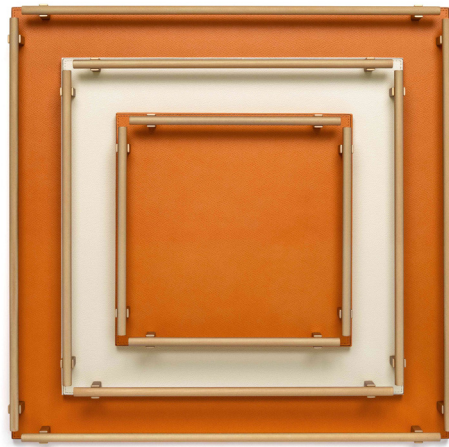

Robert

Description

Bold lines meet everyday elegance in the Robert set of three trays. Covered in fine leather and defined by its signature knurled-effect handles. Ideal for coffee service or daily essentials, each piece brings refined functionality to your space. Made in Italy.

Dimensions

Set of 3 trays: 1 Small + 1 Medium + 1 Large

Small: 11"W x 11"D - Cod. G5.1970

Medium: 16"1/8W x 16"1/8D - Cod. G5.1971

Large: 21"W x 21"D - Cod. G5.1972

Finishes & Materials

Structure: Wood.

Cover: Leather.

Handles: Knurled metal.