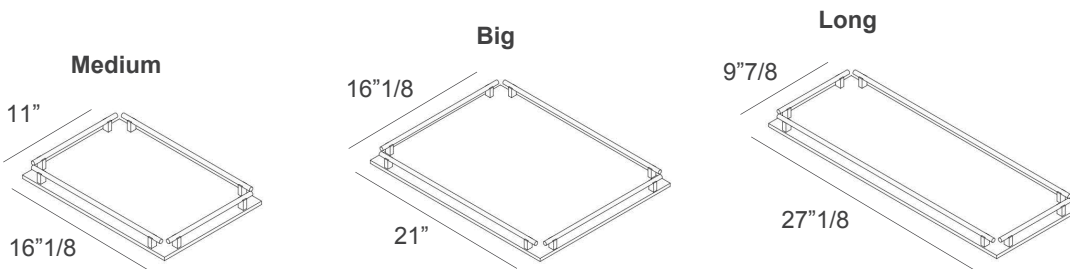

Robert

Description

Bold lines meet everyday elegance in the Robert set of three trays. Covered in fine leather and defined by its signature knurled-effect handles. Ideal for coffee service or daily essentials, each piece brings refined functionality to your space. Made in Italy.

Dimensions

Set of 3 trays: 1 Medium + 1 Big + 1 Long

Medium: 16"1/8W x 11"D - G5.1976

Big: 21"W x 16"1/8D - G5.1978

Long: 27"1/8W x 9"7/8D - G5.1975

Finishes & Materials

Structure: Wood.

Cover: Leather.