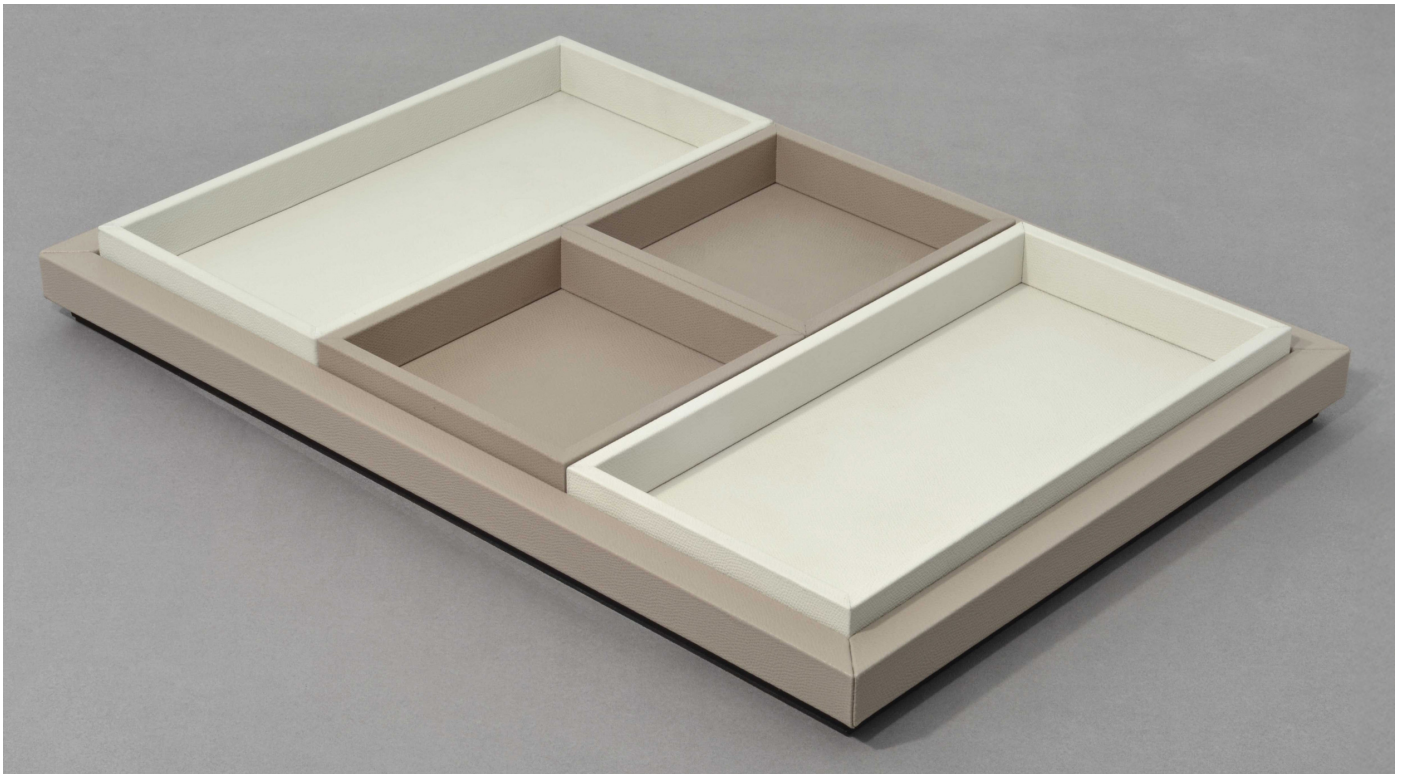

## *Description*

Elegant and versatile, this luxury set features five trays with a clean, contemporary silhouette—perfectly suited for both everyday use and stylish presentation.

The set includes one large rectangular tray that holds four smaller trays nested neatly inside: two square and two rectangular, allowing for easy storage and flexible serving combinations.

Each piece is built on a strong wooden structure and covered in soft, hand-stitched calfskin leather.

The refined Samurai trays invite you to play with colors and dimensions to create your own unique arrangement. A timeless Italian design that blends practicality with understated elegance—ideal for elevating any space or occasion. Made in Italy.

### Dimensions

Set of 5 trays: 2 small square + 2 small rectangular + 1 big rectangular

**Small square:** 7"W x 7"D x 1"5/8H - Cod. 00.0336

**Small rectangular:** 6"7/8W x 13"7/8D x 1"5/8H - Cod. 00.0132

**Big rectangular:** 22"5/8W x 15"3/4D x 1"5/8H - Cod. 00.0139