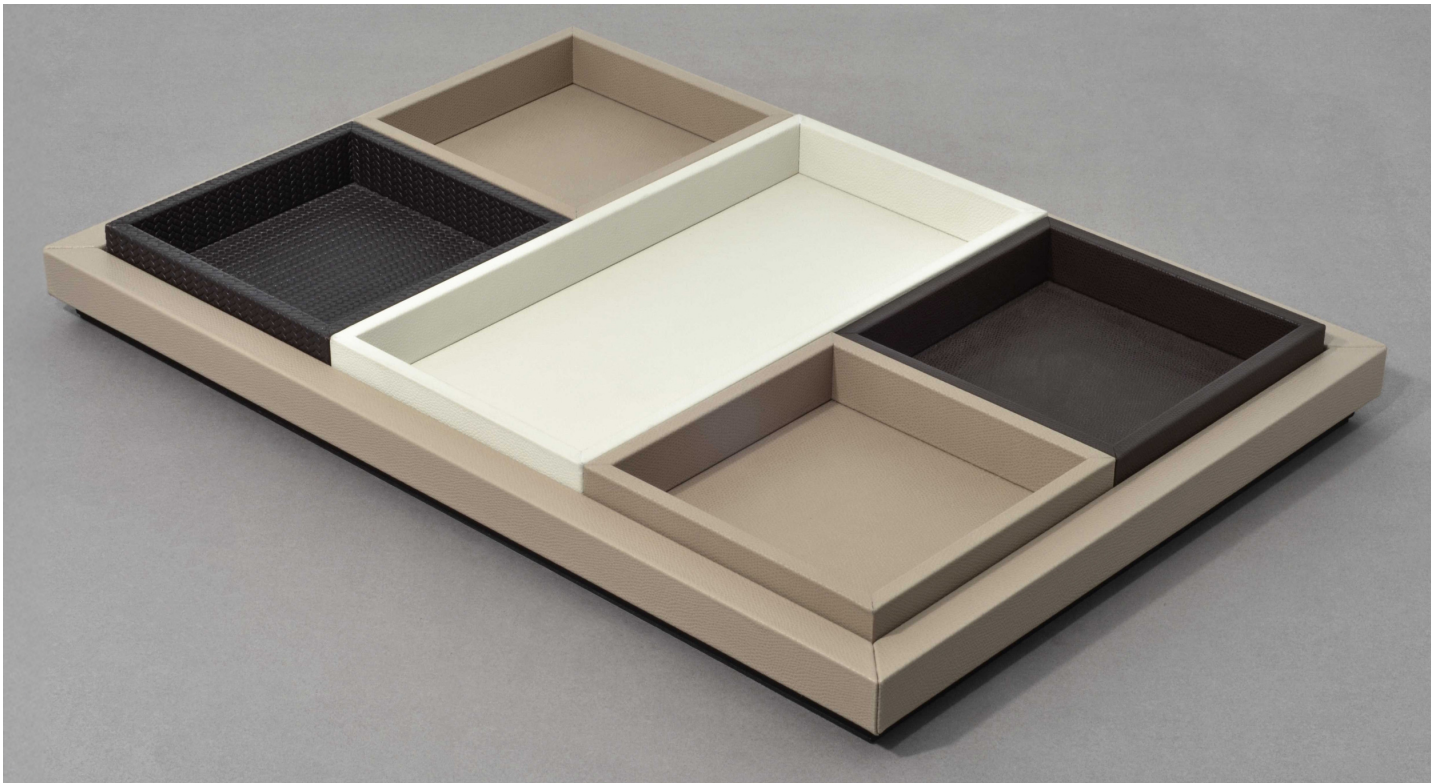

Samurai

Description

Elegant and versatile, this luxury set features six trays with a clean, contemporary silhouette—perfectly suited for both everyday use and stylish presentation.

The set includes one large rectangular tray that holds five smaller trays nested neatly inside: four square and one rectangular, allowing for easy storage and flexible serving combinations.

Each piece is built on a strong wooden structure and covered in soft, hand-stitched calfskin leather.

The refined Samurai trays invite you to play with colors and dimensions to create your own unique arrangement. A timeless Italian design that blends practicality with understated elegance—ideal for elevating any space or occasion. Made in Italy.

Finishes & Materials

Structure: Wood.

Cover: Leather.

Samurai

Dimensions

Set of 6 trays: 4 small square + 1 small rectangular + 1 big rectangular

Small square: 7"W x 7"D x 1"5/8H - Cod. 00.0336

Small rectangular: 6"7/8W x 13"7/8D x 1"5/8H - Cod. 00.0132

Big rectangular: 22"5/8W x 15"3/4D x 1"5/8H - Cod. 00.0139