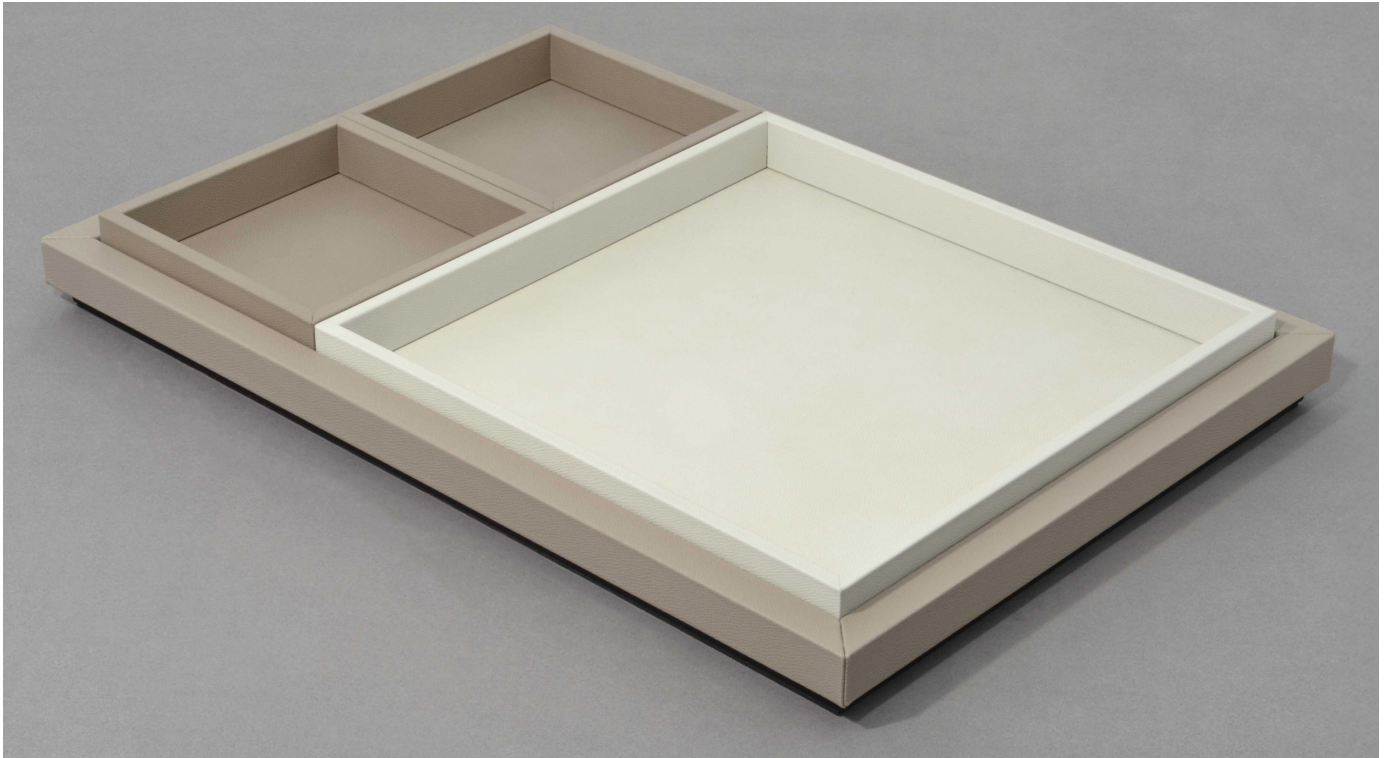

## *Description*

Elegant and versatile, this luxury set features four trays with a clean, contemporary silhouette—perfectly suited for both everyday use and stylish presentation.

The set includes one large rectangular tray that holds three square trays nested neatly inside: two small and one big, allowing for easy storage and flexible serving combinations.

Each piece is built on a strong wooden structure and covered in soft, hand-stitched calfskin leather.

The refined Samurai trays invite you to play with colors and dimensions to create your own unique arrangement. A timeless Italian design that blends practicality with understated elegance—ideal for elevating any space or occasion. Made in Italy.

### Dimensions

Set of 5 trays: 2 small square + 1 big square + 1 big rectangular

**Small square:** 7"W x 7"D x 1"5/8H - Cod. 00.0336

**Big square:** 13"7/8W x 13"7/8D x 1"5/8H - Cod. 00.0134

**Big rectangular:** 22"5/8W x 15"3/4D x 1"5/8H - Cod. 00.0139