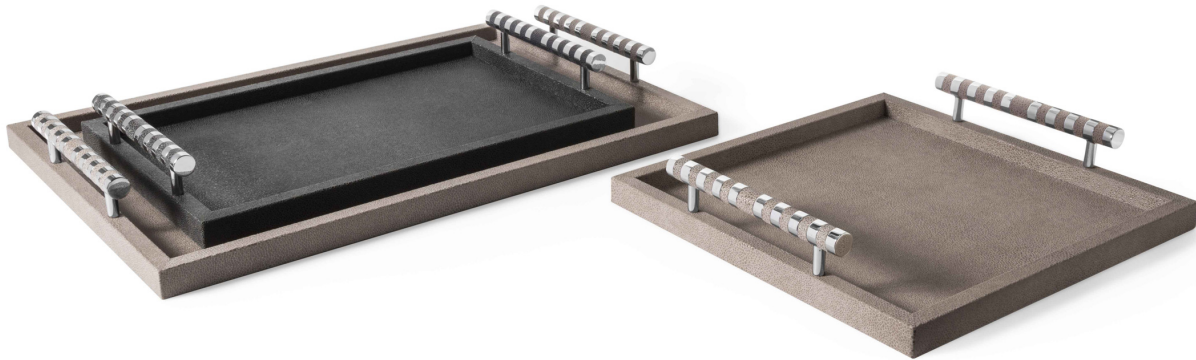

Saturno

Description

Luxury, refinement, and timeless beauty define the Saturno tray set. This high-end set features three trays elegantly crafted with a luxurious shagreen-embossed leather effect, offering both visual texture and tactile appeal. Each piece is finished with sleek metal handles, adorned with matching leather accents that add a cohesive, sophisticated touch.

Designed to elevate any décor scheme, the Saturno designer set brings understated elegance to serving, organizing, or display moments throughout your home.

Made in Italy.

Dimensions

Set of 3 Trays: 1 Square + 1 Medium Rectangular + 1 Big Rectangular

Square: 14"W x 14"D - Cod. 00.1311

Medium Rectangular: 17"3/4W x 11"5/8D - Cod. 00.1312

Big Rectangular: 22"5/8W x 15"3/4D - Cod. 00.1313

Finishes & Materials

Structure: Wood.

Cover: Leather.

Handles: Metal.