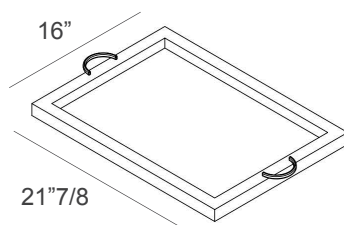

Dimensions

Set of 3 storage items: 2 Rectangular Trays (Small, Big) + 1 Square Box

Small Rectangular tray: 16"W x 12"1/8D - Cod. 00.0118

Big Rectangular tray: 21"7/8W x 16"D - Cod. 00.0117

Square Box: 6"7/8W x 6"7/8D x 3"1/8H - Cod. 00.0142

Small Rectangular tray

Big Rectangular tray

Square box

Finishes & Materials

Cover: Leather.

Tray Handles & Box Knot: Metal.