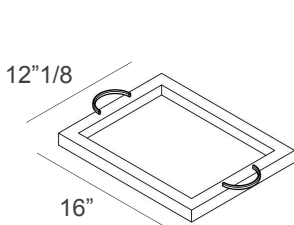

Thalia

Description

The Thalia set is a refined composition of two trays and a matching box, crafted with a minimalist wooden structure fully covered in genuine leather. Metal details add a sculptural edge: the trays feature sleek handles, while the box is topped with a decorative knot. Each piece is designed to bring understated elegance to any modern setting. Perfect for serving during casual gatherings, styling a coffee table, or storing cherished objects, the Thalia set blends contemporary design with timeless sophistication. Made in Italy.

Dimensions

Set of 3 storage items: 2 Rectangular Trays (Small, Big) + 1 Square Box

Small Rectangular tray: 16"W x 12"1/8D - Cod. 00.0118

Big Rectangular tray: 21"7/8W x 16"D - Cod. 00.0117

Square Box: 6"7/8W x 6"7/8D x 3"1/8H - Cod. 00.0142