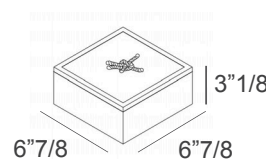

Dimensions

Set of 3 storage items: 2 Rectangular Trays (Small, Big) + 1 Square Box

Small Rectangular tray: 16"W x 12"1/8D - Cod. 00.0118

Big Rectangular tray: 21"7/8W x 16"D - Cod. 00.0117

Square Box: 6"7/8W x 6"7/8D x 3"1/8H - Cod. 00.0142

Small Rectangular tray

Big Rectangular tray

Square box

Finishes & Materials

Cover: Leather.

Tray Handles & Box Knot: Metal.