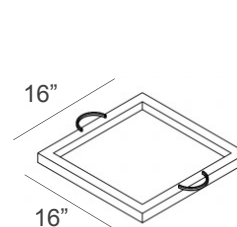

Made in Italy.

Dimensions

Set of 3 trays: 2 Rectangular (Small, Big) + 1 Square

Small Rectangular: 16"W x 12"1/8D - Cod. 00.0118

Big Rectangular: 21"7/8W x 16"D - Cod. 00.0117

Square: 16"W x 16"D - Cod. 00.0119

Finishes & Materials

Structure: Wood.

Cover: Leather.

Handles: Metal.

Small Rectangular

Big Rectangular

Square