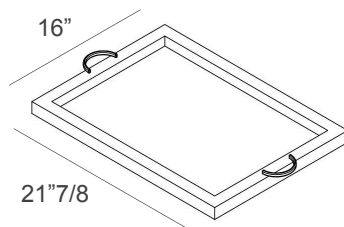

Made in Italy.

Dimensions

Set of 3 trays: 2 Rectangular (Small, Big) + 1 Square

Small Rectangular: 16"W x 12"1/8D - Cod. 00.0118

Big Rectangular: 21"7/8W x 16"D - Cod. 00.0117

Square: 16"W x 16"D - Cod. 00.0119

Finishes & Materials

Structure: Wood.

Cover: Leather.

Handles: Metal.

Small Rectangular

Big Rectangular

Square