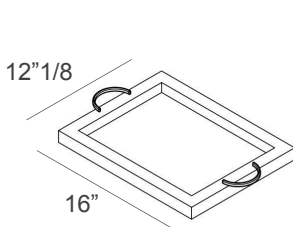

Small Rectangular