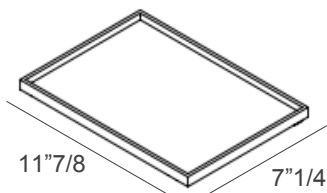

### *Dimensions*

Set of 2 Trays: 1 Small + 1 Medium

**Small:** 14"1/8W x 4"D - Cod. 00.1445

**Medium:** 11"7/8W x 7"1/4D - Cod. 00.1446

Small

Medium