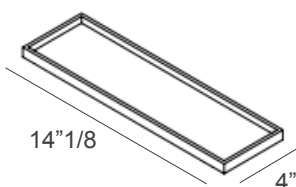

Available in two sizes and ideal for holding towels or showcasing Pinetti's bathroom sets, this versatile duo comes in a variety of colors and leather textures to complement any style or setting. Made in Italy.

### *Dimensions*

Set of 2 Trays: 1 Small + 1 Medium

**Small:** 14"1/8W x 4"D - Cod. 00.1445

**Medium:** 11"7/8W x 7"1/4D - Cod. 00.1446

Small

Medium