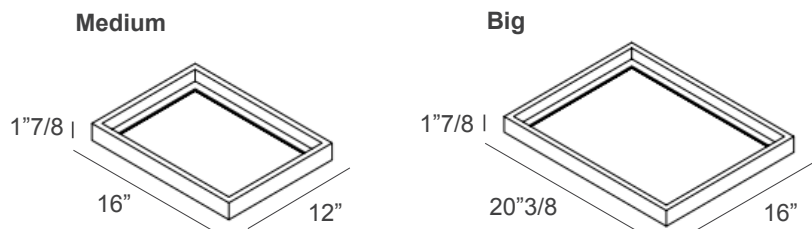

Venere

Description

Refined and versatile, the Venere tray set features 2 elegantly proportioned rectangular trays designed to elevate any occasion. Each tray is crafted from durable wood and covered in soft calfskin leather, available in a different textures for a luxurious tactile finish. The inner chromed frame adds a contemporary accent, enhancing the tray's minimalist silhouette. This high-end set of luxury trays is ideal for serving, organizing, or displaying with effortless sophistication. Made in Italy.

Dimensions

Set of 2 Trays: 1 Medium + 1 Big

Medium: 16"W x 12"D x 1"7/8H - Cod. 00.1426

Big: 20"3/8W x 16"D x 1"7/8H - Cod. 00.1427

Finishes & Materials

Structure: Wood.

Cover: Leather.

Inner Frame: Metal.