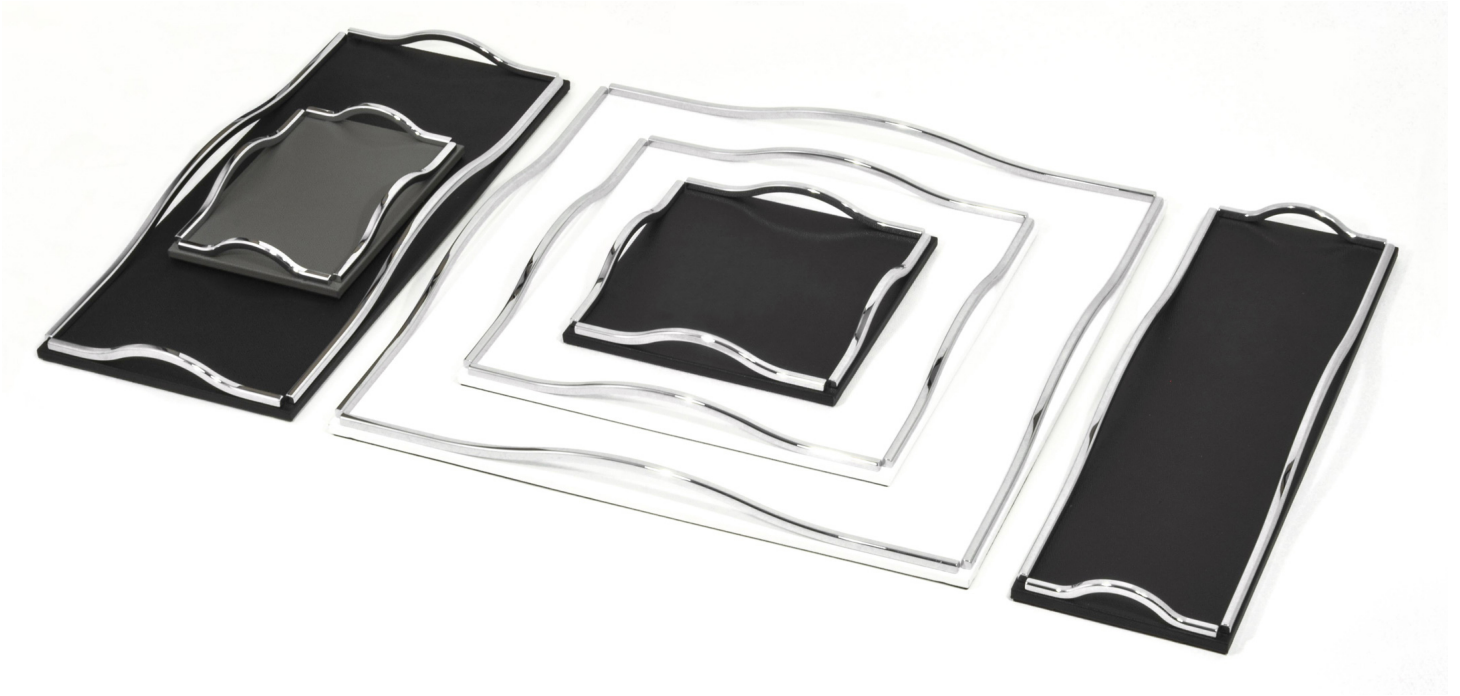

Wave

Description

A touch of royalty with a contemporary edge—Wave brings Italian elegance to everyday moments. Expertly crafted in soft calf leather with a non-slip base, each tray showcases meticulous craftsmanship. The modern silhouette is enhanced by four striking metal handles, adding a luxurious accent to the piece.

This refined set of six trays offers both style and versatility—perfect for serving, organizing, or presenting with sophistication. Each tray can be customized with different leather covers, making every piece uniquely yours.

Made in Italy.

Finishes & Materials

Structure: Wood.

Cover: Leather.

Handles: Metal.

Wave

Dimensions

Set of 6 trays: 3 Rectangular (Extra-Small, Big, Large) + 3 Square (Small, Medium, Big)

Big Square: 19"5/8W x 19"5/8D - Cod. 00.1329