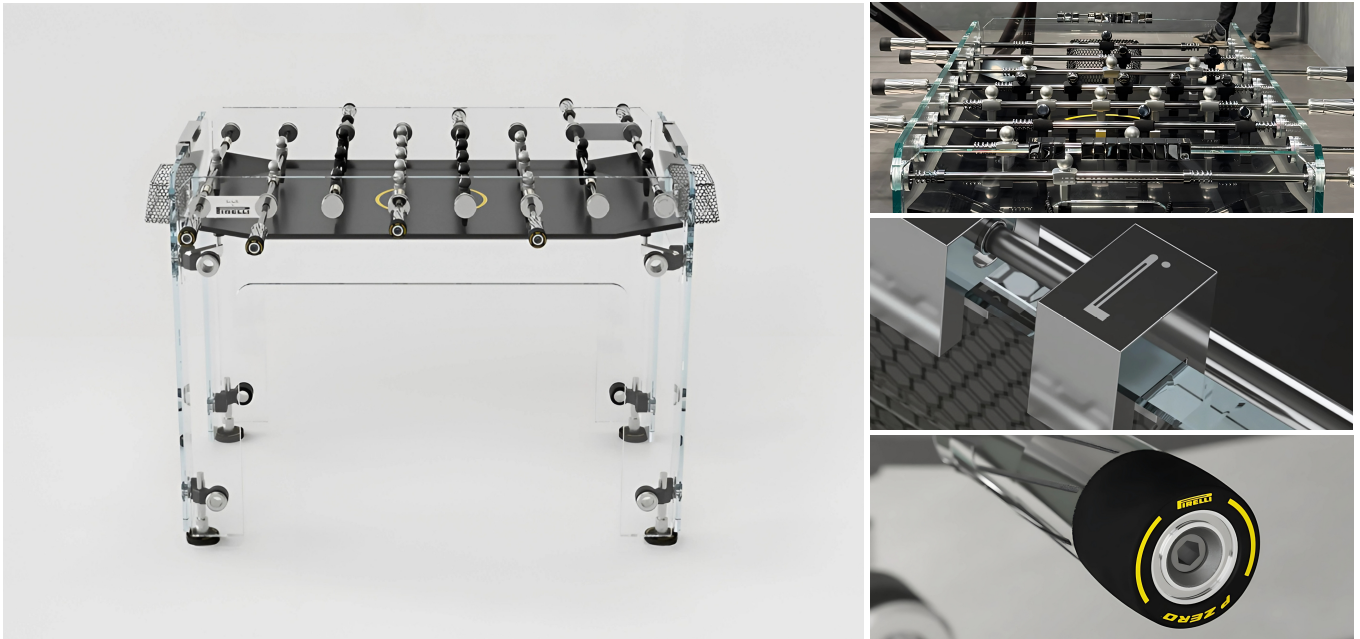

Cristallino for Pirelli

Design: Adriano Design

Description

Limited-edition Italian foosball table created in collaboration with Pirelli. Structure in 15 mm low iron tempered glass with beveled and cerium oxide-polished corners, featuring a Pirelli–Teckell identification plate. Playing field in black Corian® with custom yellow Pirelli curved markings. Anodized aluminum handles with P ZERO™-inspired graphic and rubber inserts for enhanced grip. Quick-mount system for easy replacement. Chrome-plated brass scoring units with Pirelli and Teckell branding. Black-painted brass joints for a bold, modern look. Telescopic AISI 316 stainless steel rods with dual-layer shock absorption and self-lubricating bearings for smooth, quiet play. Adjustable rubber feet with Pirelli logos for stability on uneven surfaces. Includes Teckell® Tool Kit with Certificate of Authenticity and maintenance accessories. Suitable for indoor and covered outdoor use. Made in Italy.

Finishes and materials

Structure: Tempered crystal, 5/8" thick, clear finish. With Pirelli And Teckell branding
Playing field: Black Corian® with custom Pirelli markings.
Players: Aluminum (shiny chrome and black finish)
Scoring units: Chrome -plated brass.
Goals: Polished stainless steel frames and black nets.
Joints: Black Painted Brass.
Handles: Anodized Aluminum with custom Pirelli P Zero™ Tyre ends, for better grip.

Dimensions

55"1/8W x 68"1/2D x 36"1/4H